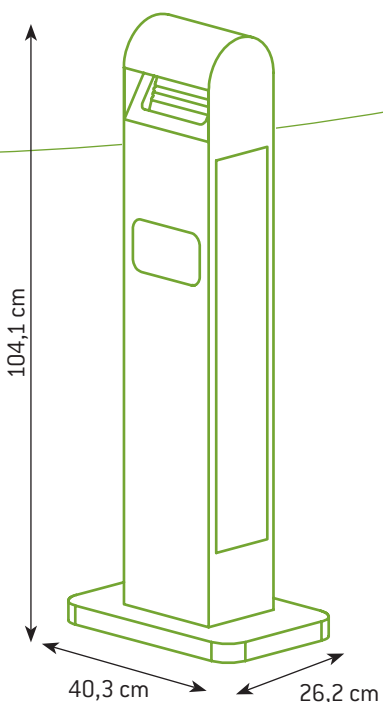

Esthetic equipment
enhances front of
house cleanliness

Mounting kit and floor
fixing kit included

Technical Sheet AT-0262

STAND ALONE ASH/TRASH CONTAINER

GIFT BOX SPECIFICATIONS

Product code:

AT-0262-DGRY

Parts code:

AT-0262-DGRY-BODY

AT-0262-DGRY-BASE

EAN code:

Body: 4897020622529

Base: 4897020622536

Material: Galvanised Steel (epoxy)

Colour: Dark grey

Capacity:

ashtray 2 L + waste 8 L
250 butts

Product net weight:

Body: 9,30 kg/unit

Base: 6,90 kg/unit

Product dimensions:

[L] 40,3 x [W] 26,2 x [H] 104,1 cm

Body: [L] 20 x [W] 15 x [H] 99,8 cm

Base: [L] 40,3 x [W] 26,2 x [H] 4,3 cm