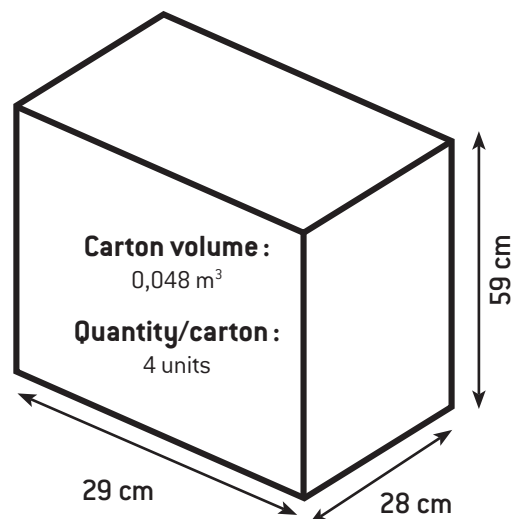

Wall-mounting kit included

Technical Sheet
AT-0291

**TUBULAR WALL-MOUNTED
ASHTRAY**

GIFT BOX
SPECIFICATIONS

CARTON
SPECIFICATIONS

Product code:

AT-0291-DGRY

EAN code:

4897020624264

Material:

Galvanised Steel (epoxy)

Colour:

Dark grey

Capacity:

1 L (approx. 200 butts)

Product net weight:

2,62 Kg/unit

Product dimensions:

(L) 10,2 x (W) 11 x (H) 50 cm