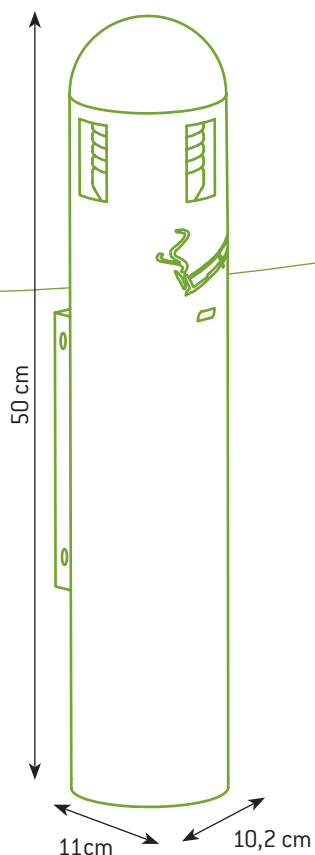

AT-0291-DGRY

Sell Sheet AT-0291

TUBULAR WALL-MOUNTED ASHTRAY

Wall-mounted variant of stand alone AT-0292-DGRY.
Very robust, slim and elegant stand alone ashtray suitable for all environments.

Designed for outdoor use :
slim and discreet, galvanised for better resistance to rust and corrosion, protected against UV and rain, smooth surfaces for easy maintenance

Stainless steel snuff plate, accessible from 4 sides

Integrated funnel guide cigarette butts into the inside liner & minimises smoke emissions

Easy and fast emptying from the bottom with secure key locking system

Wall-mounting kit included

Technical Sheet
AT-0291

**TUBULAR WALL-MOUNTED
ASHTRAY**

GIFT BOX
SPECIFICATIONS

CARTON
SPECIFICATIONS

Product code:

AT-0291-DGRY

EAN code:

2,62 Kg/unit

Product dimensions:

(L) 10,2 x (W) 11 x (H) 50 cm