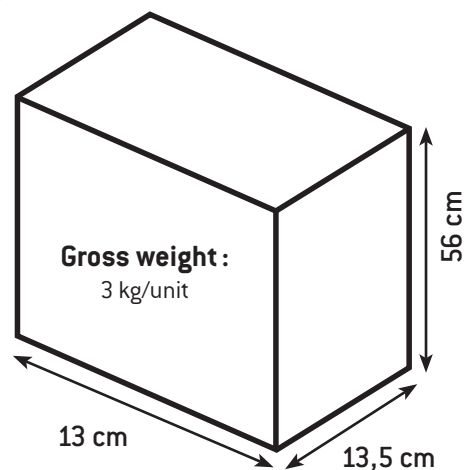

Wall-mounting kit included

Technical Sheet
AT-0291

**TUBULAR WALL-MOUNTED
ASHTRAY**

GIFT BOX
SPECIFICATIONS

CARTON
SPECIFICATIONS

Product code:

AT-0291-DGRY

EAN code:

4897020624264

Material:

Galvanised Steel (epoxy)

Colour:

Dark grey

Capacity:

1 L (approx. 200 butts)

Product net weight:

2,62 Kg/unit

Product dimensions:

(L) 10,2 x (W) 11 x (H) 50 cm