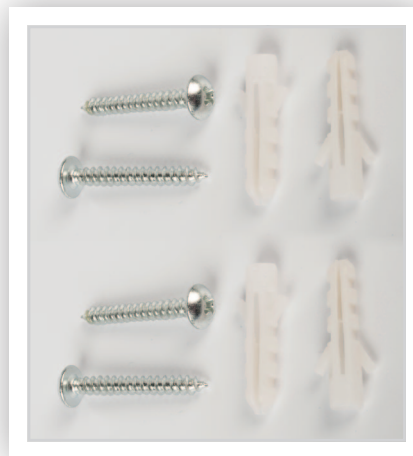

AT-0291-DGRY

Sell Sheet AT-0291

TUBULAR WALL-MOUNTED ASHTRAY

Wall-mounted variant of stand alone AT-0292-DGRY.
Very robust, slim and elegant stand alone ashtray suitable for all environments.

Designed for outdoor use :
slim and discreet, galvanised for better resistance to rust and corrosion, protected against UV and rain, smooth surfaces for easy maintenance

Stainless steel snuff plate, accessible from 4 sides

Integrated funnel guide cigarette butts into the inside liner & minimises smoke emissions

Easy and fast emptying from the bottom with secure key locking system

Wall-mounting kit included

Technical Sheet
AT-0291

**TUBULAR WALL-MOUNTED
ASHTRAY**

GIFT BOX
SPECIFICATIONS

CARTON
SPECIFICATIONS

Product code:

AT-0291-DGRY

EAN code:

4897020624264

Material:

Galvanised Steel (epoxy)

Colour:

Dark grey

Capacity:

1 L (approx. 200 butts)

Product net weight: