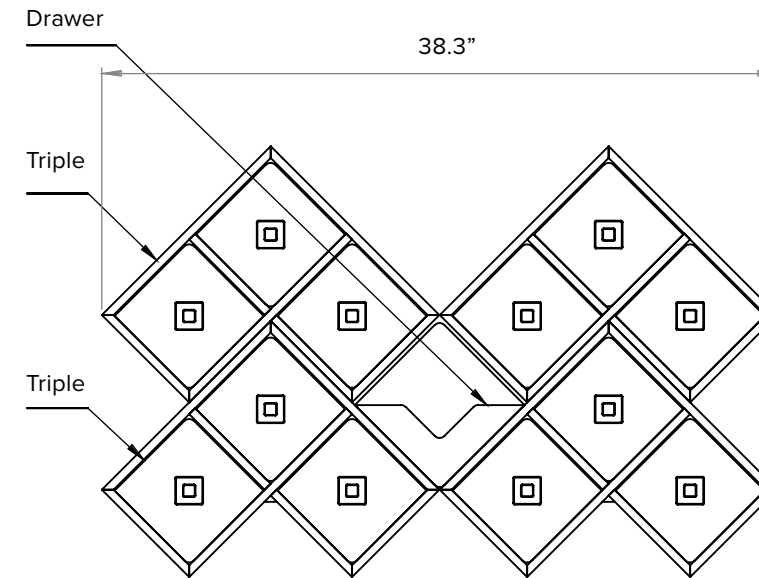

Triple Bamboo Honeycomb Bakery w/ Drawer and Insert
 19×13×14.5 in
 48×33×37 cm
 Item # BK300

Double Black Honeycomb Bakery w/Drawer and Insert
 19×13×10 in
 48×33×25 cm
 Item # BK200BL

Triple Black Honeycomb Bakery w/Drawer and Insert
 19×13×14.5 in
 48×33×37 cm
 Item # BK300BL