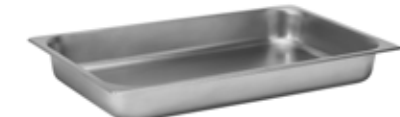

Multi-Chef™ Round Divided Steam Pan
4 QT/3.78 L (each side 2 QT/1.89 L)
13.8×2.3 in
35.1×5.8 cm
Item #SMM065

Multi-Chef™ Half Size Steam Pan
4.75 QT/4.5 L
12.3×10.5×2.5 in
31.2×26.7×6.4 cm
Item #SMM064