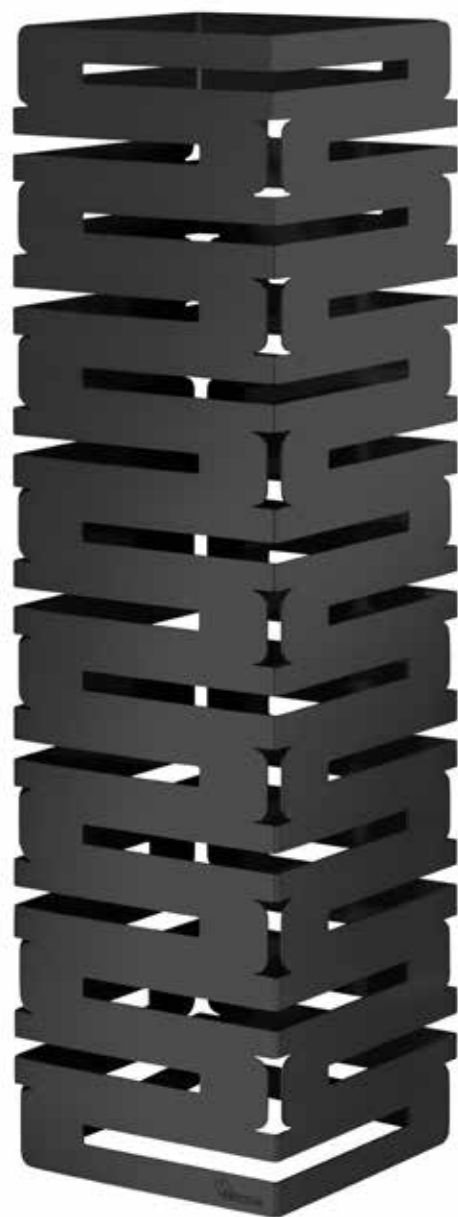

BUILDING A CUSTOM RISER DISPLAY STARTS HERE

**Skycap® 8"
Multi-Level Riser**
6×6×8 in
15×15×20.5 cm

**Skycap® 12"
Multi-Level Riser**
6×6×12 in
15×15×30.5 cm