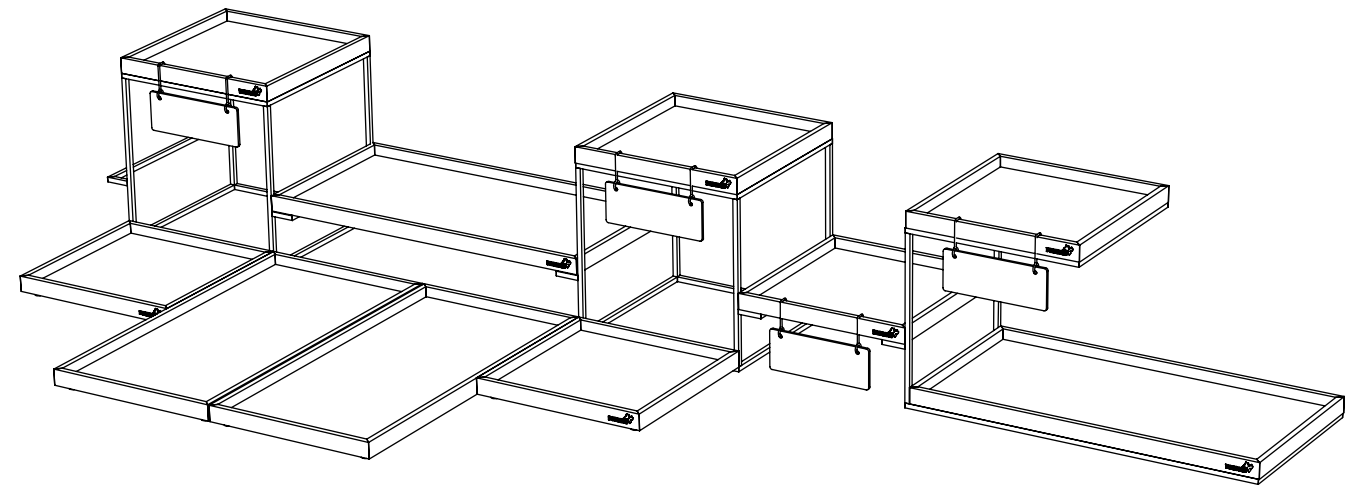

ENDLESS CONFIGURATIONS