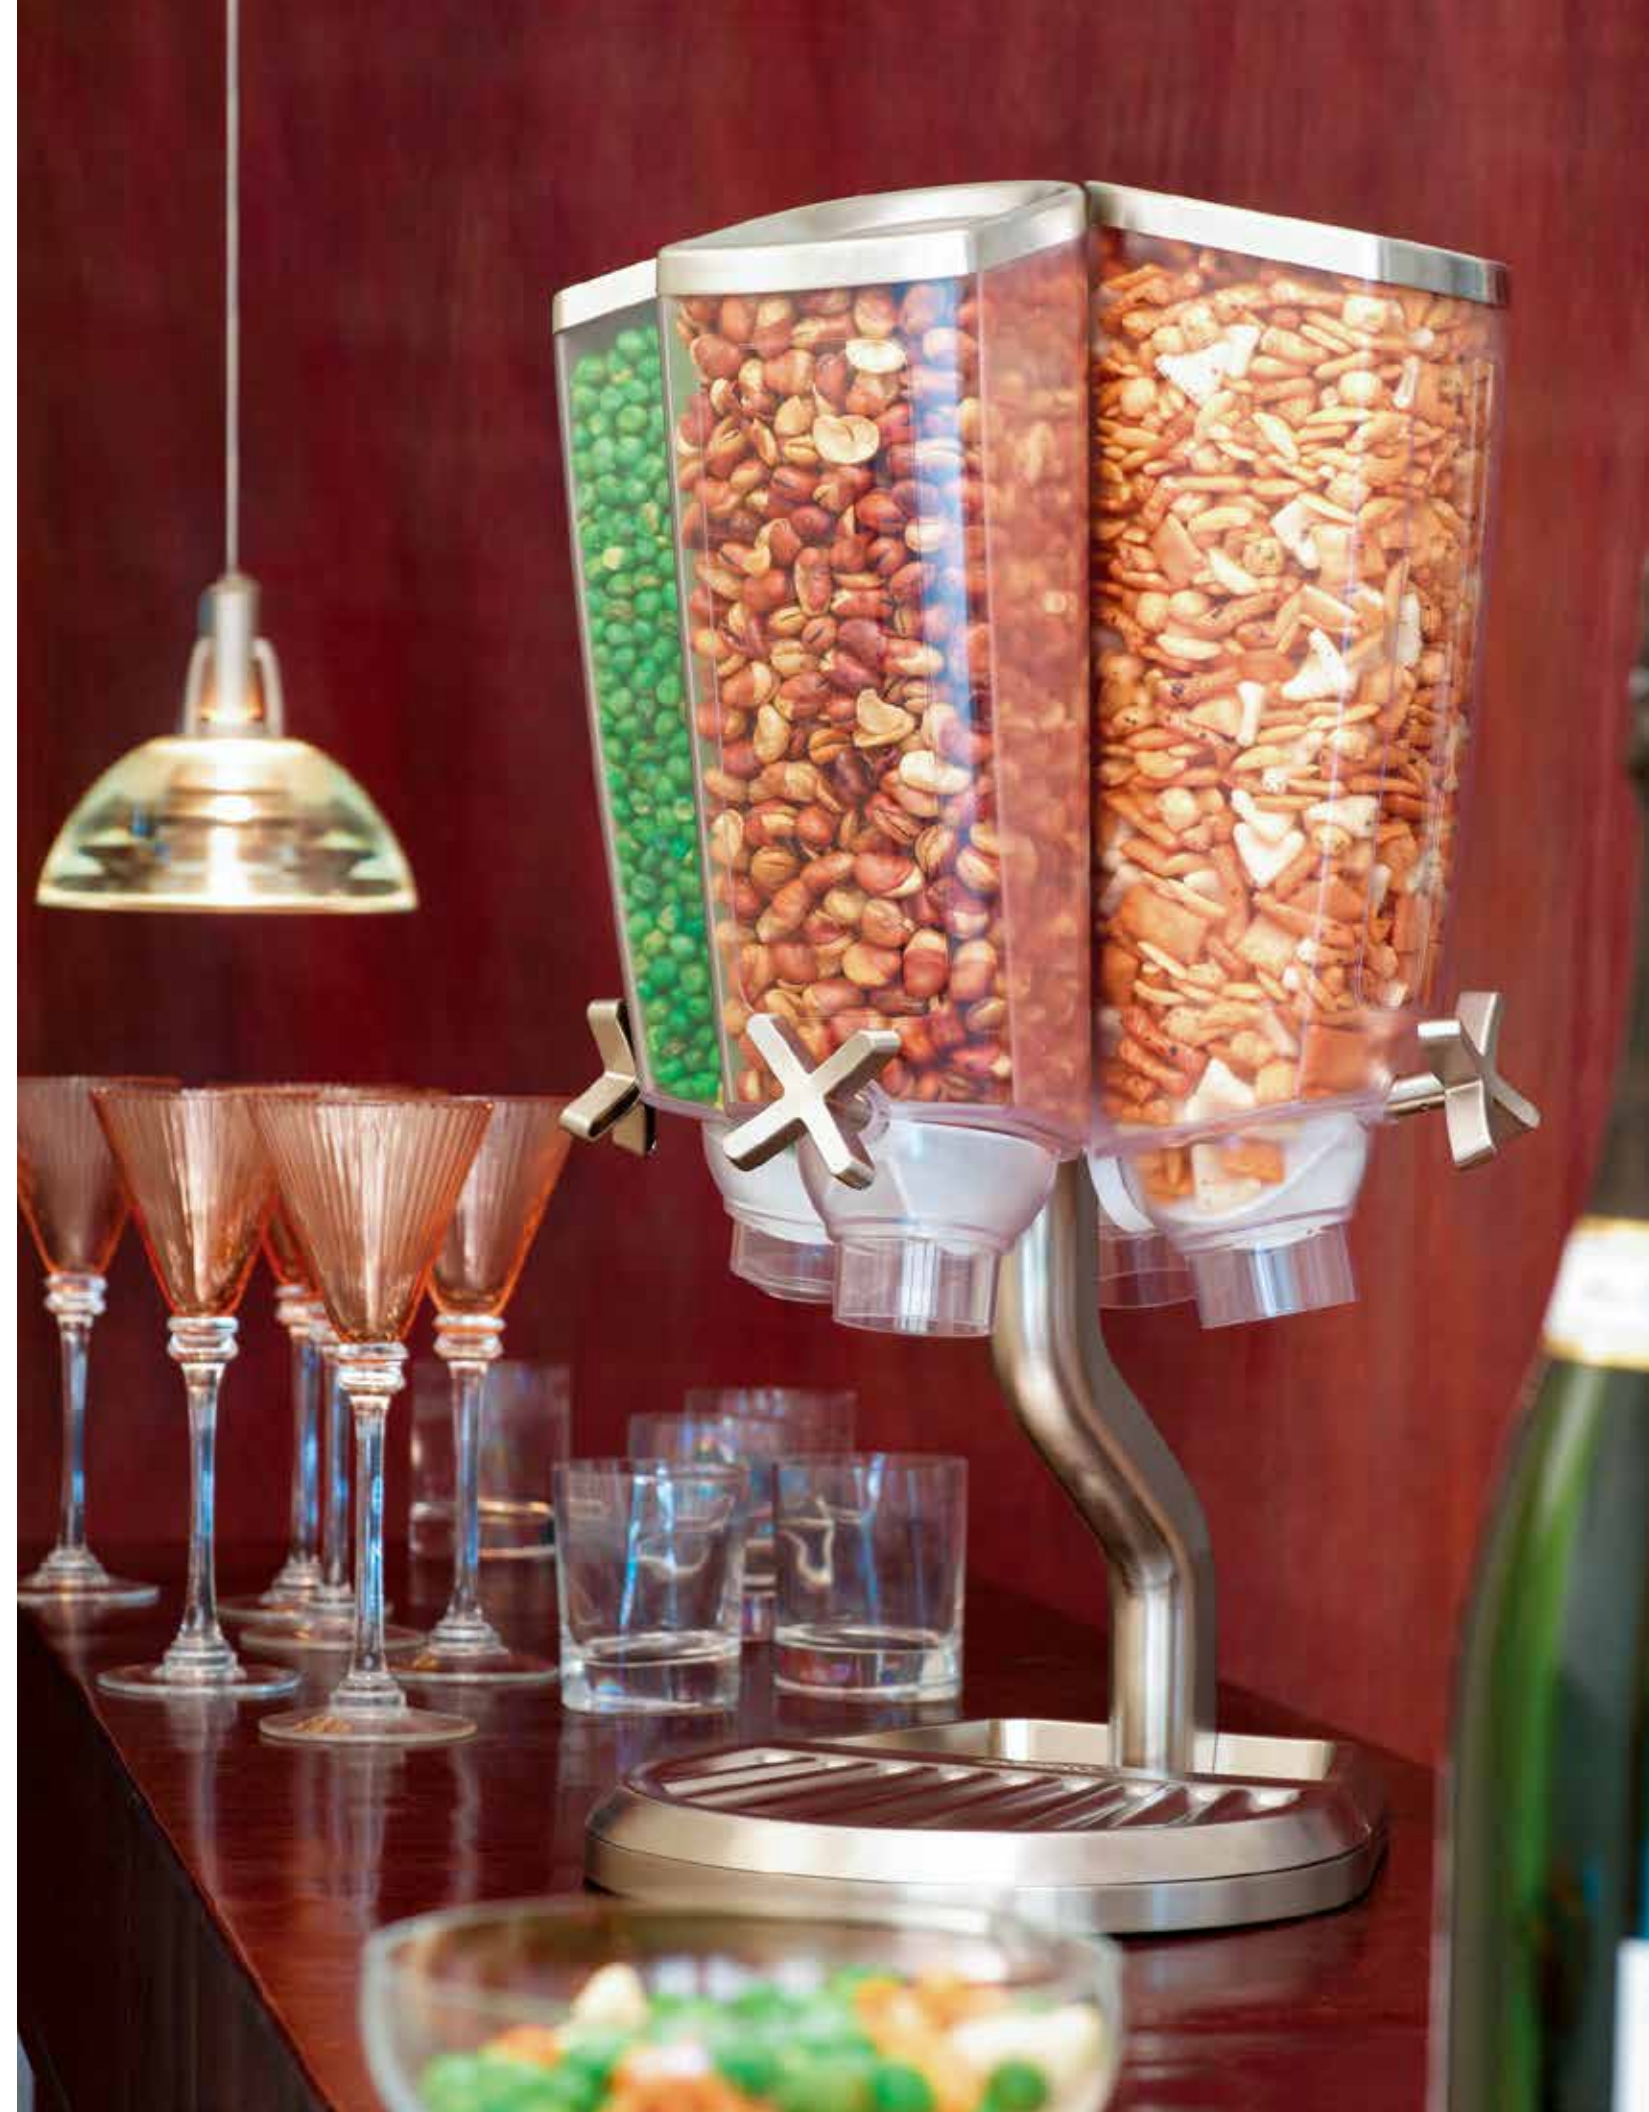

**EZ-PRO™ C4S ×4 Short
Carousel Tabletop Dispenser**
1 Gal / 3.8 L ea.
13×13×19.63 in
33×33×50 cm
Item # EZP2753