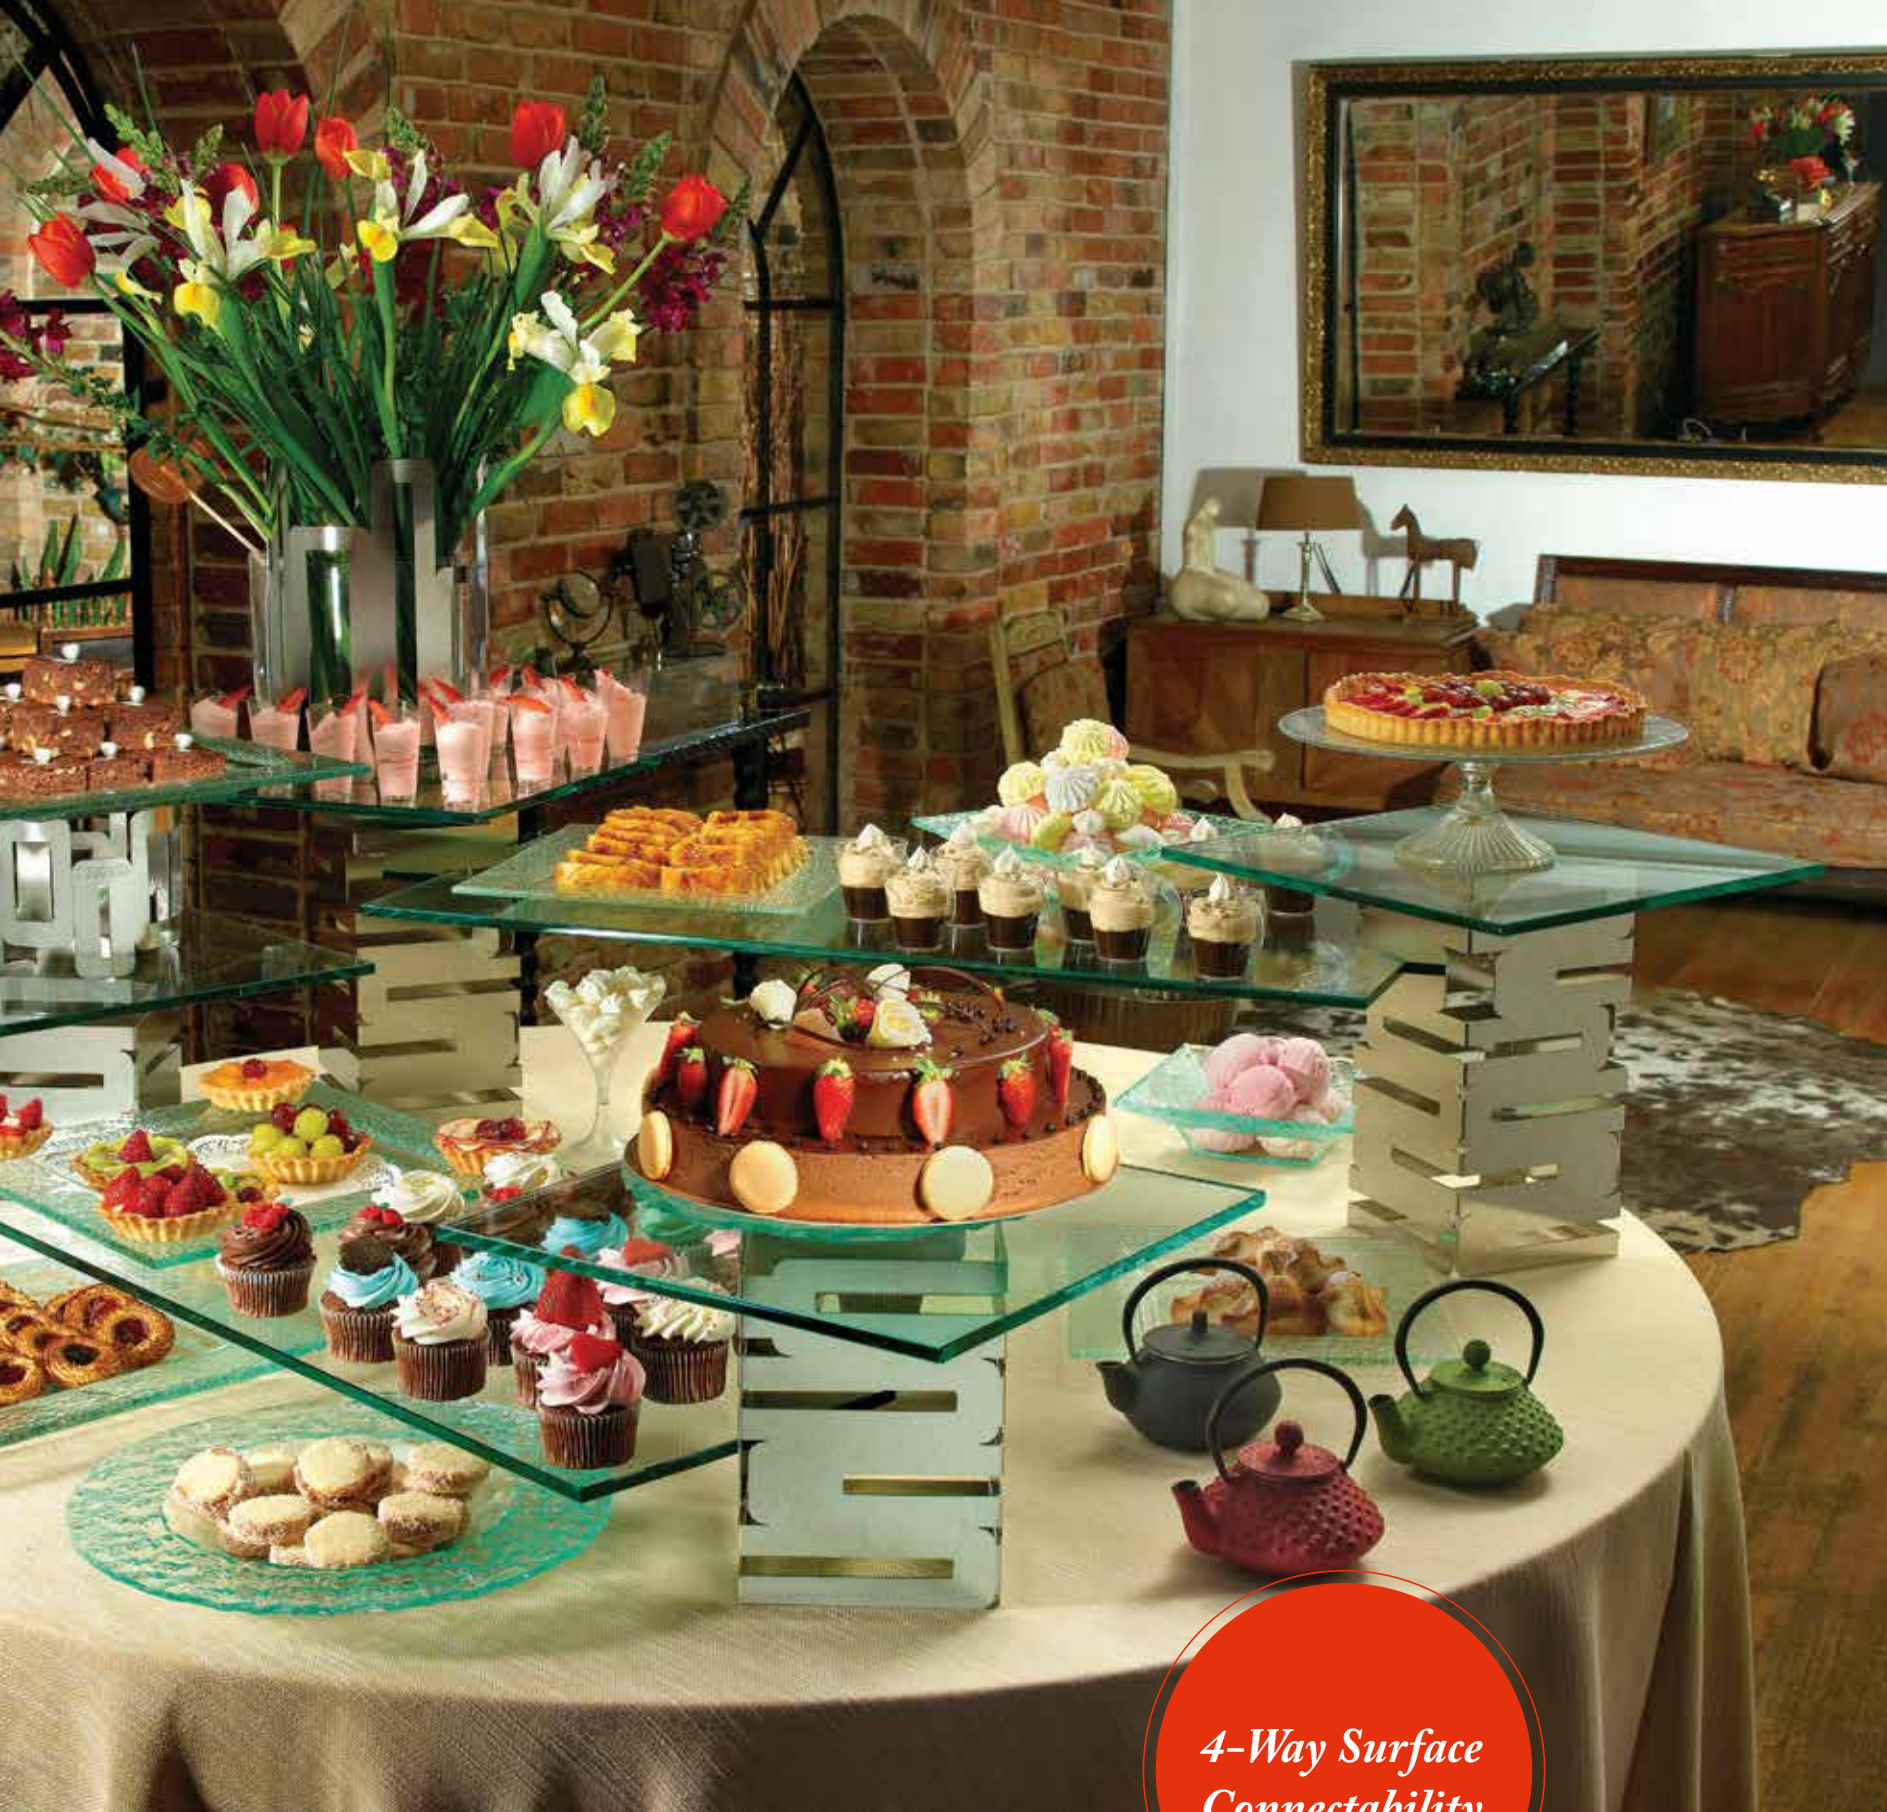

Short 6" Bamboo Multi-Level Riser
6.5×6.5×6.5 in
16.51×16.51×16.51 cm
Natural Bamboo
Item # SW101

*4-Way Surface
Connectability*

MODULAR AND CUSTOMIZABLE

- Building creative stations, small or large
- Achieving different looks with same products