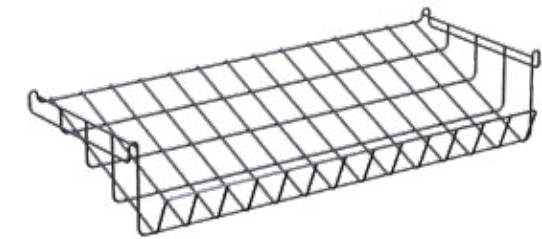

Modulite™ Wire Basket
33.7×14.4×6.6 in
86×37×17 cm
Item # MC-WS1