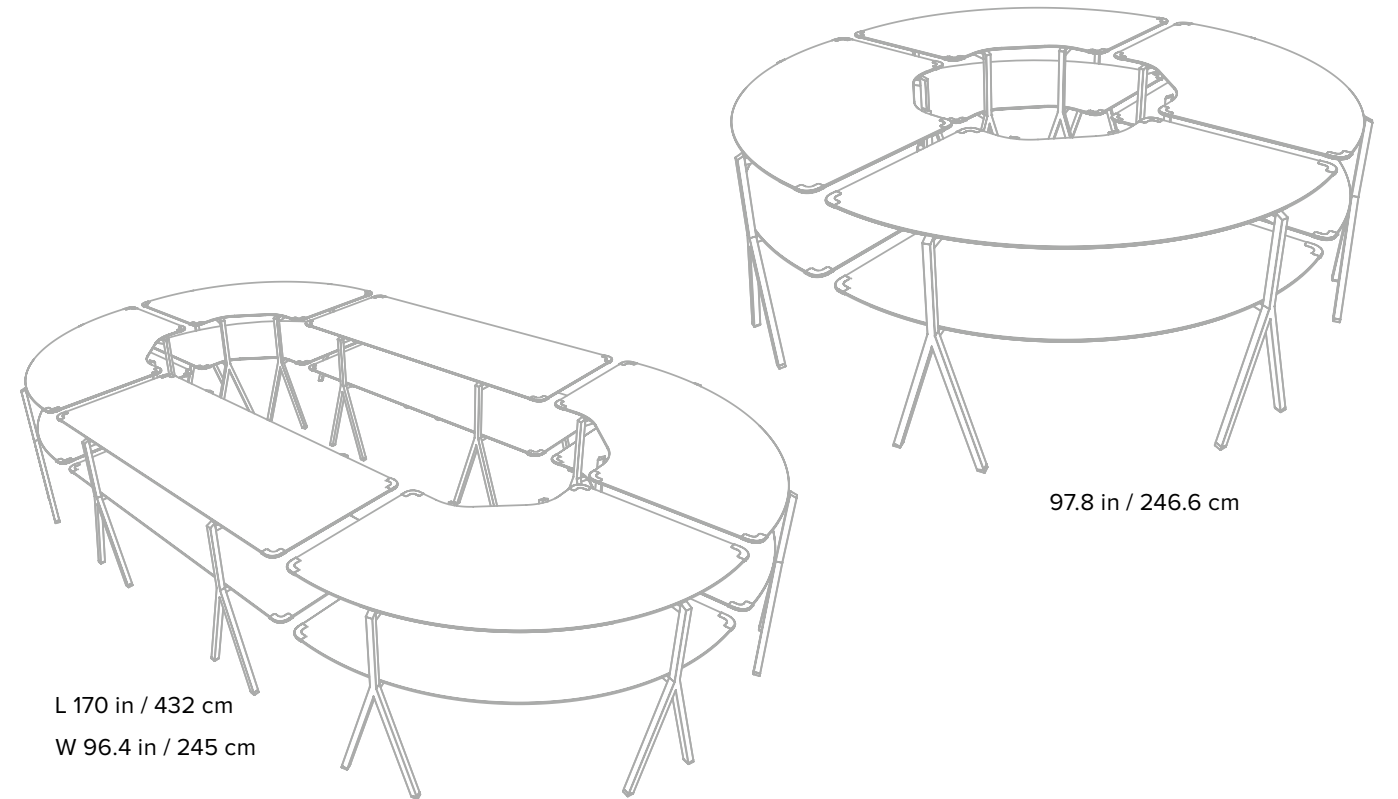

**Modulite™ Black Shelf
Surface Bracket**
10×3.8×12.3 in
25.5×9.7×31.2 cm
Item # MT-BKBRACKET
**Modulite™ Stainless Steel
Shelf Surface Bracket**
Item # MT-SSBRACKET

STORAGE AND TRANSIT

Modulite™ Storage Cart
76.6×30×78.3 in
194.5×76.2×199 cm
Item # MT-CART

ACTION ... GO ...

ENDLESS CONFIGURATIONS

97.8 in / 246.6 cm

L 170 in / 432 cm
W 96.4 in / 245 cm

L 208.10 in / 528.5 cm
W 50.4 in / 128.2 cm

L 170 in / 432 cm
W 46.6 in / 118.4 cm

MODULITE™

Modular F+B shelving system