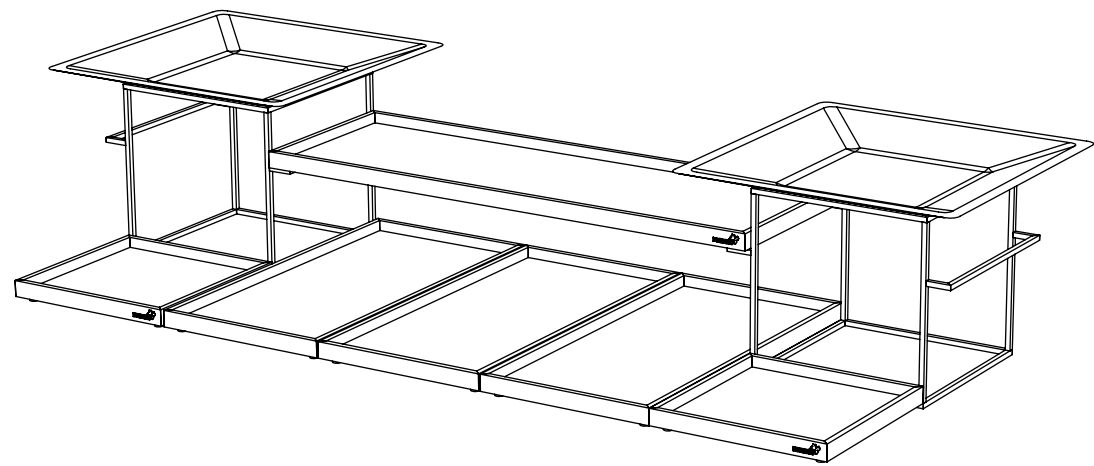

ENDLESS CONFIGURATIONS