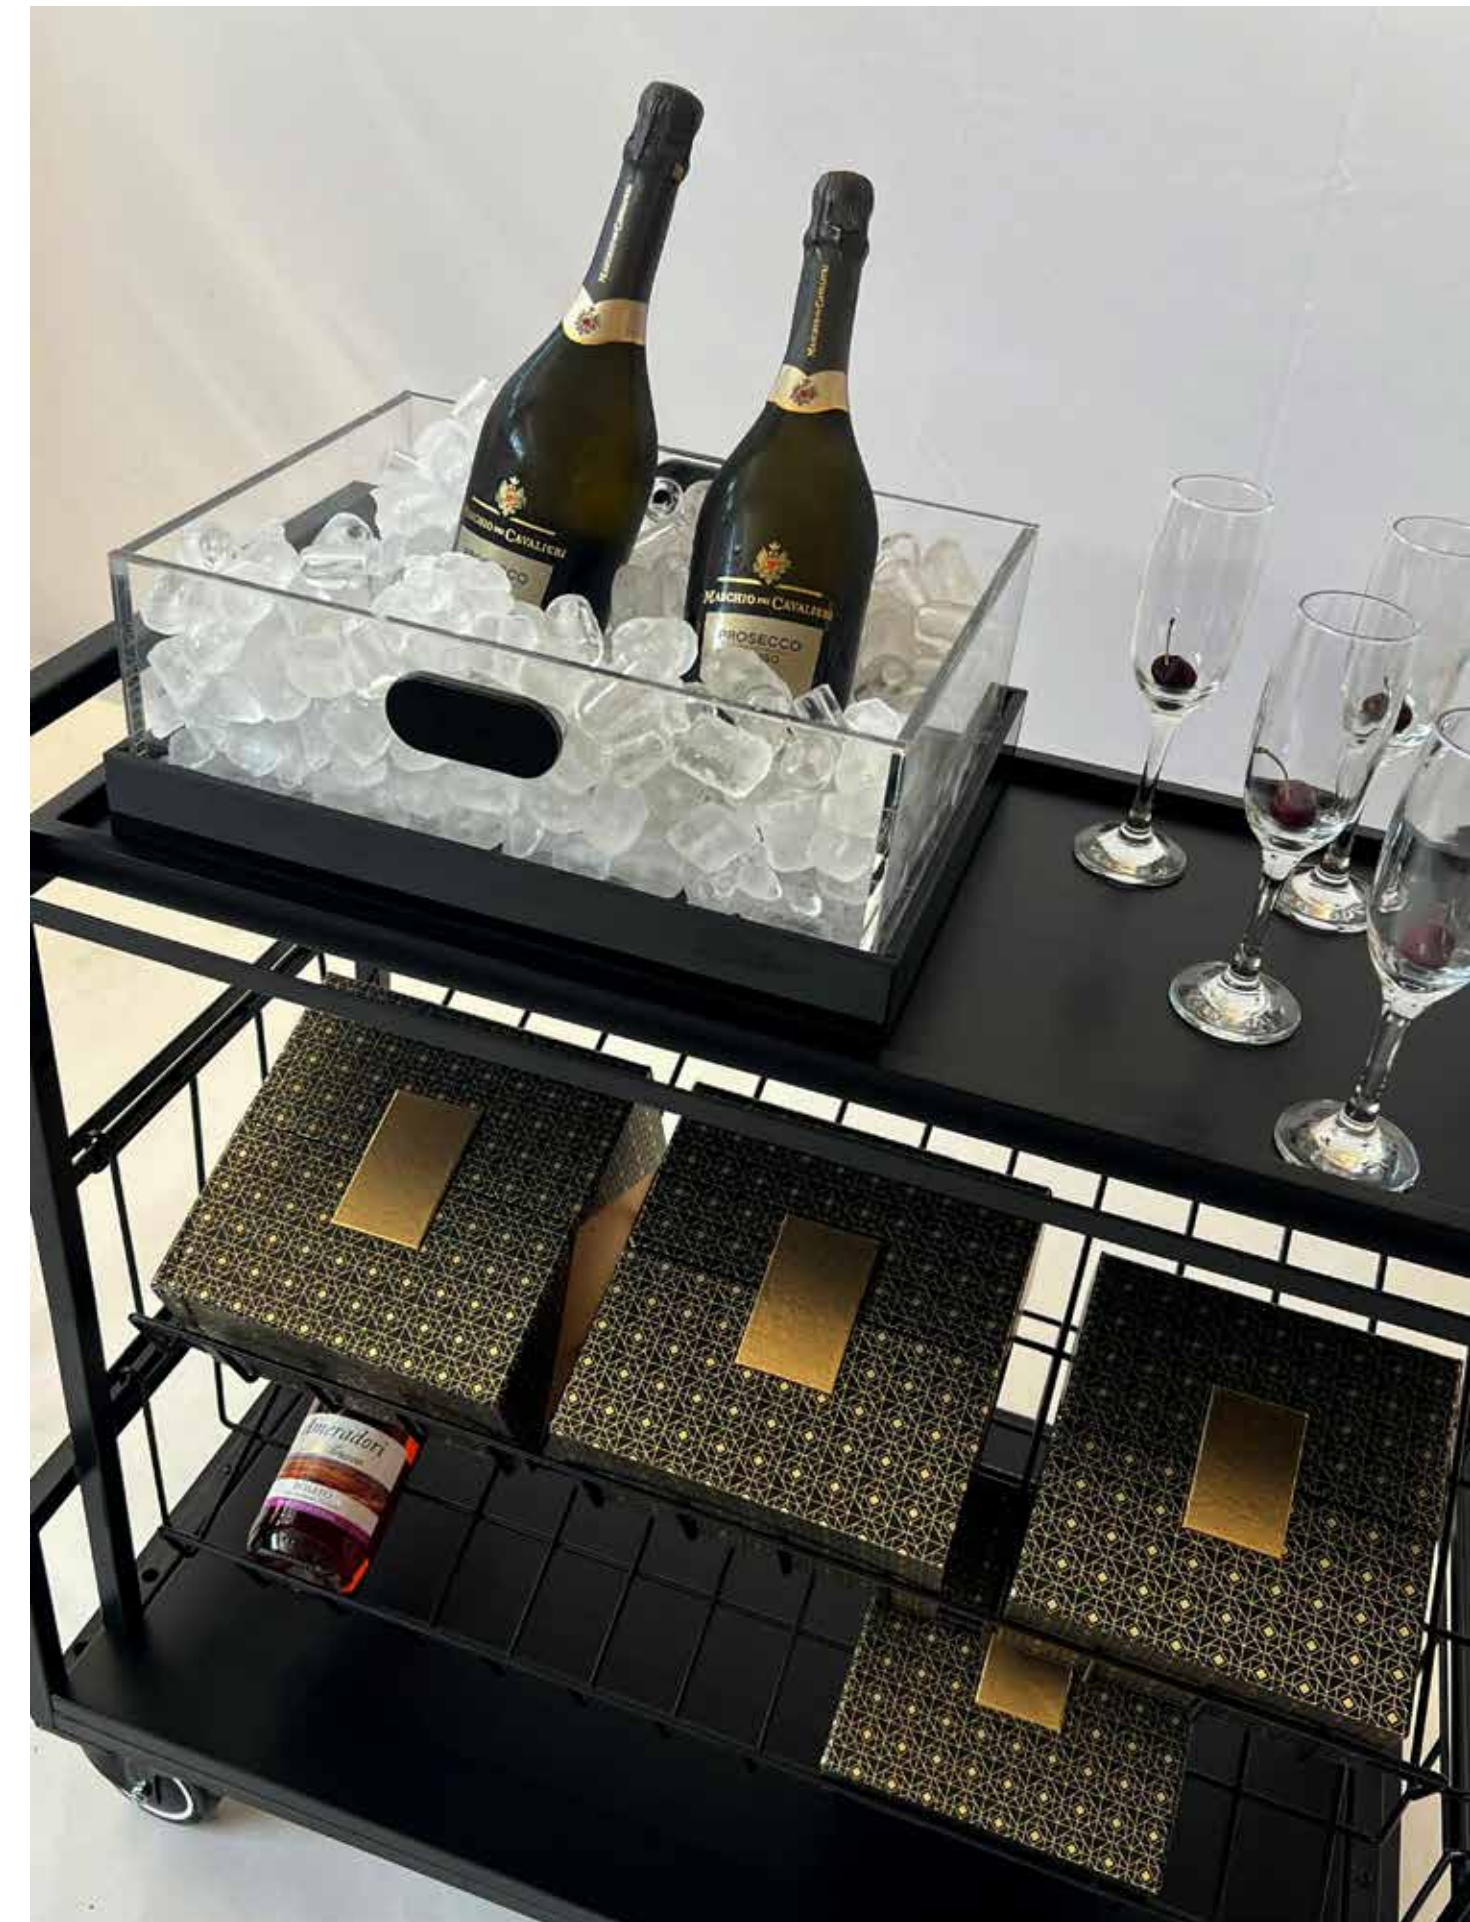

Modulite™ Serving Cart

Ice Cooler and Tray Set -
Clear and Black Acrylic
16×13.3×6.25 in
41×34×16 cm
Item # ICS100

THE SWAN® RISER SYSTEM

- ✓ Unparalleled versatility and elegance
- ✓ Features two premium quality bowls
- ✓ Integrates with other Skycap® multi-level risers and surfaces
- ✓ US Steel Frame available in Stainless Steel or Black Matte Finish
- ✓ Seamlessly blends in with any setting