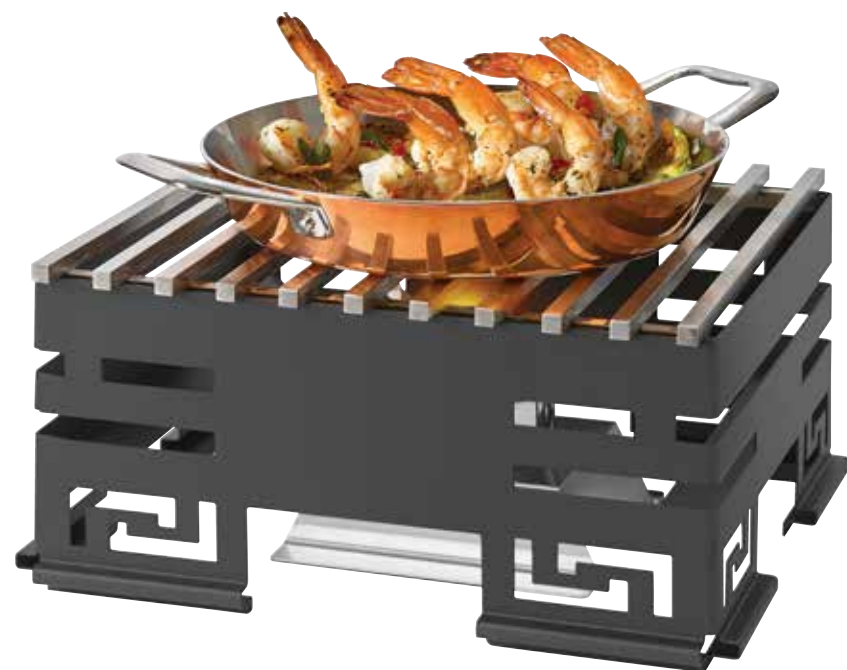

MINI-CHEF

Mini-Chef Warmer Kit
Track Grill, Burner Stand
& Fuel Holder
13.5×15×7.2 in
34×38×18 cm

- Black Matte
  Item # SK041
- Stainless Steel
  Item # SK033