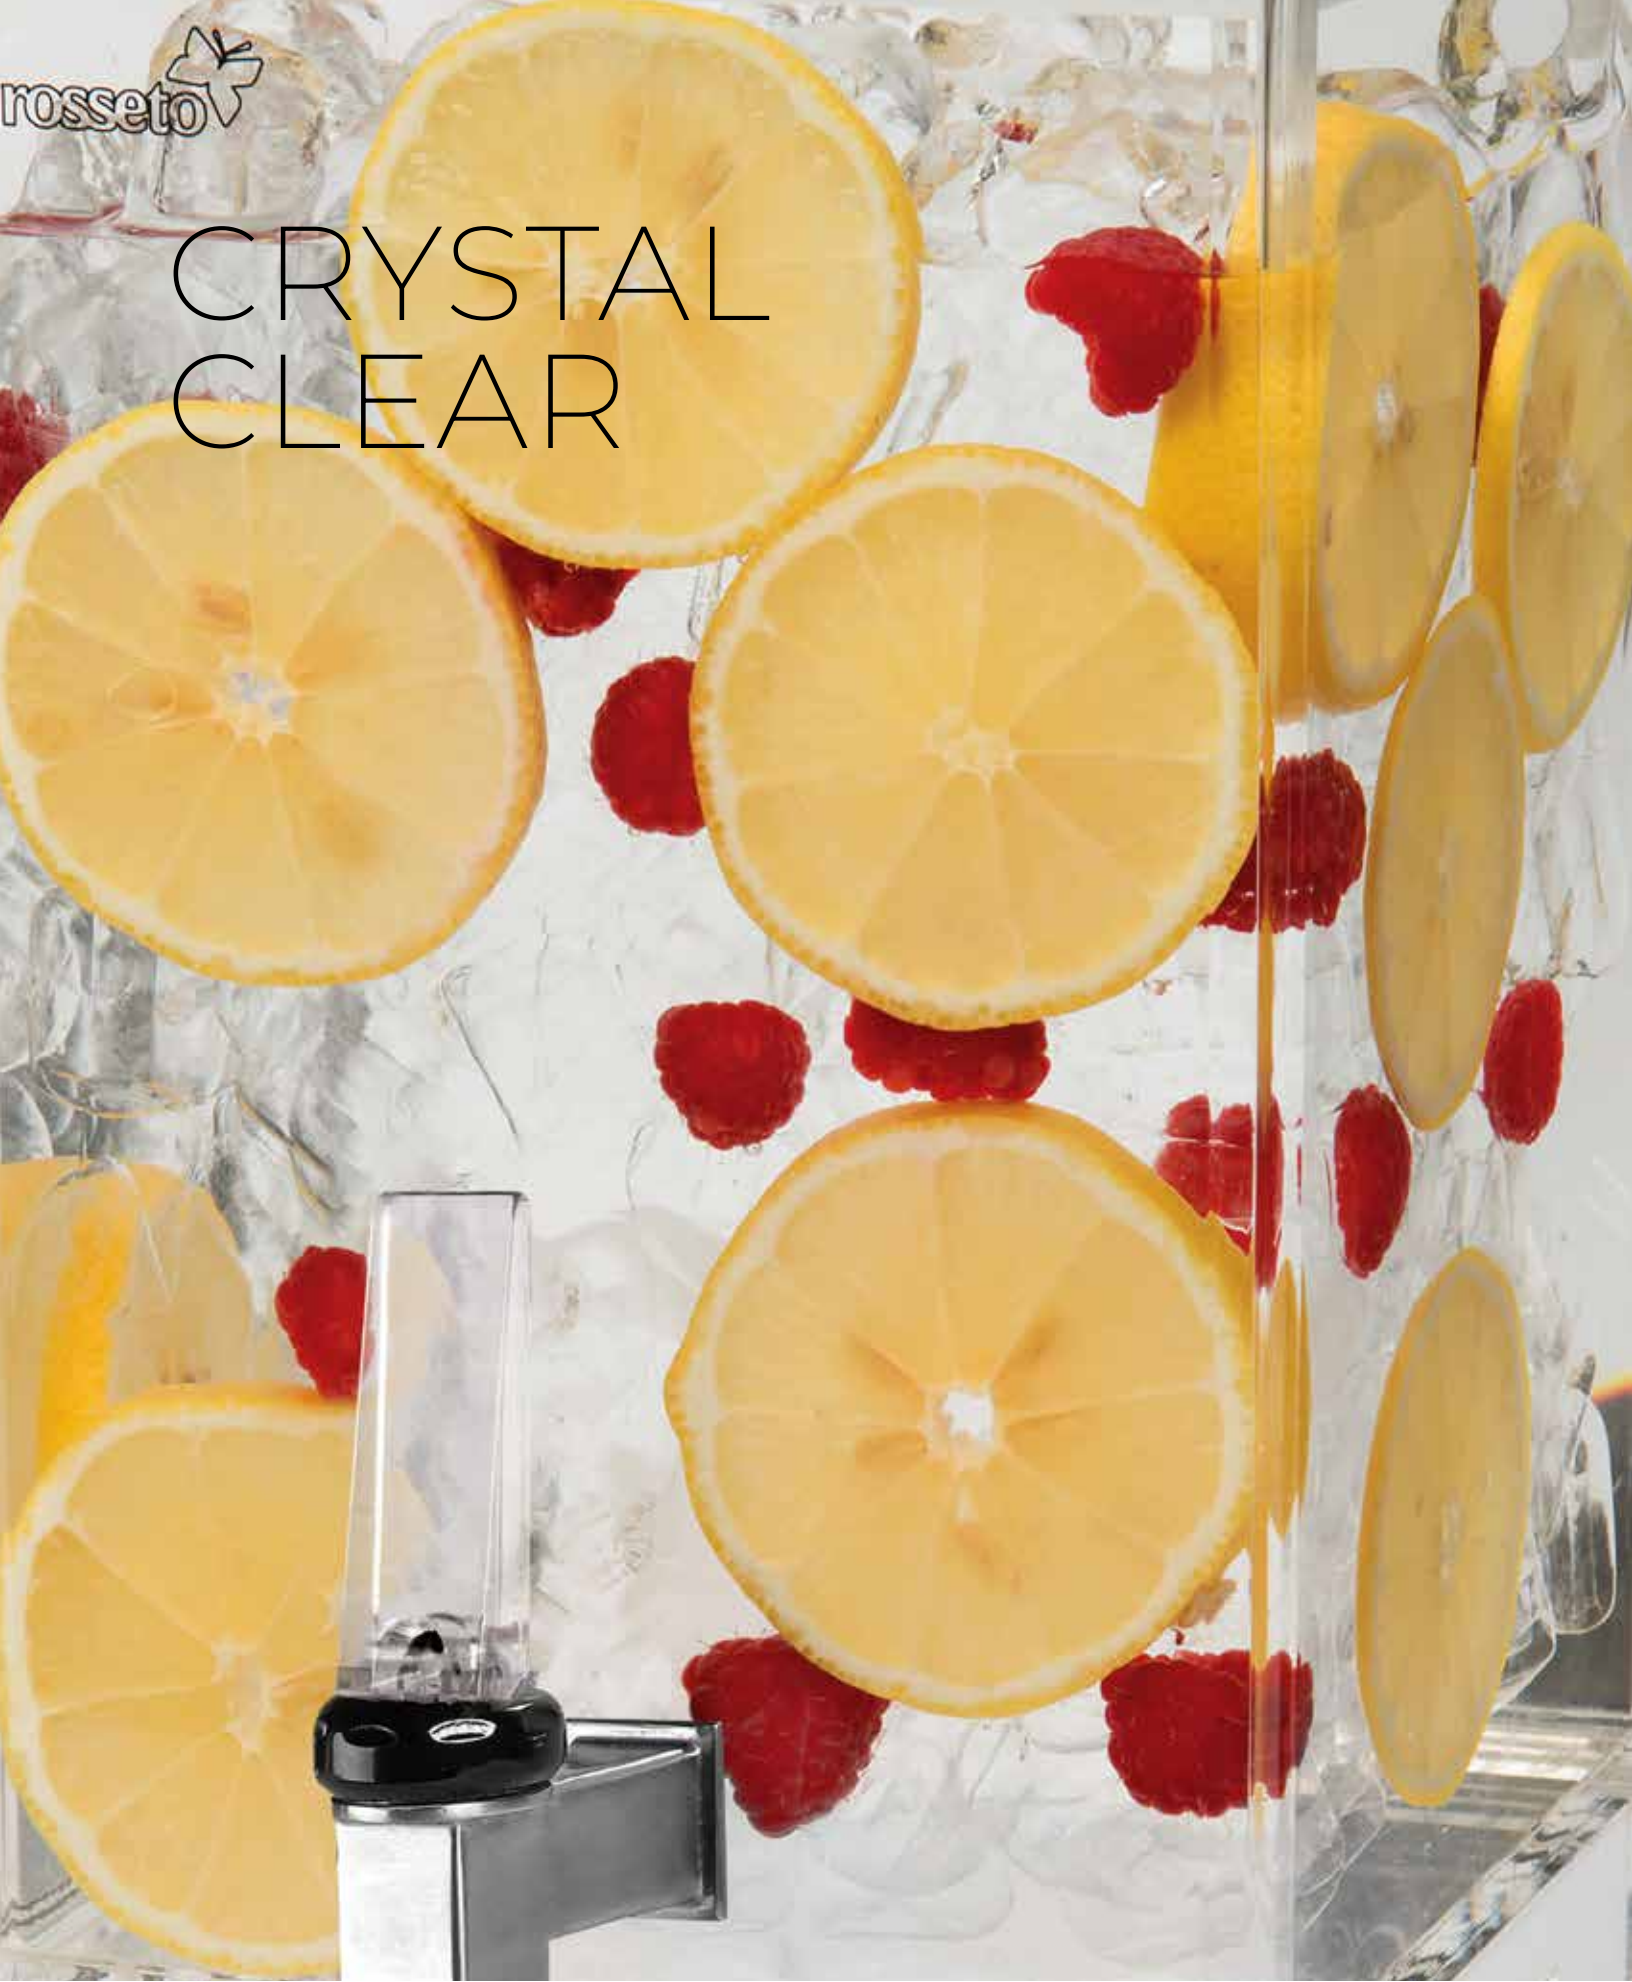

CRYSTAL CLEAR