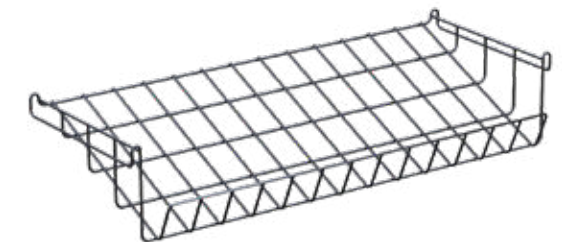

Modulite™ Wire Basket
33.7×14.4×6.6 in
85.6×36.6×17 cm
Item # MC-WS1