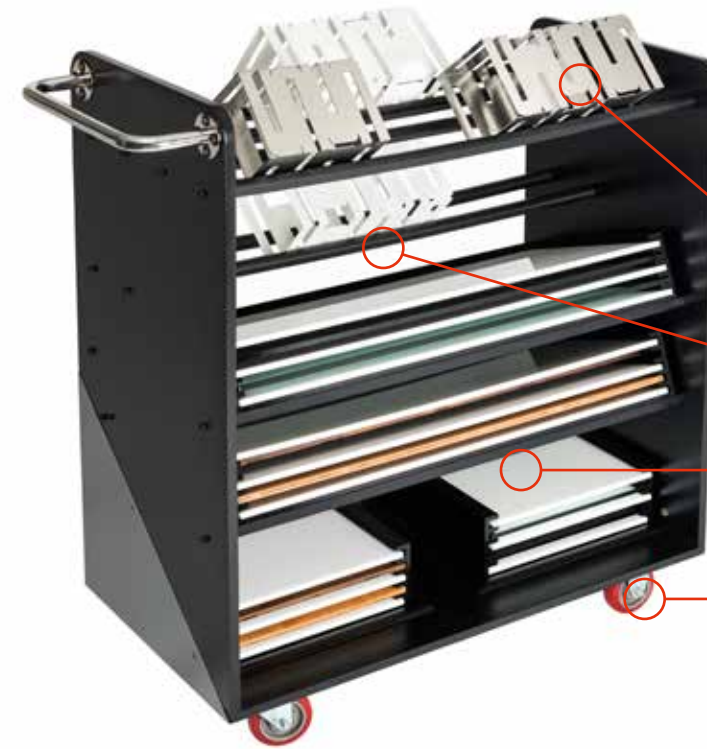

STORAGE AND MOBILITY

Easily stow away your Skycap® system pieces with the Rosseto® Skycap® multi-level cart. The cart also allows for easy setup and transport of your buffet.

- Storage areas for multi-level risers.
- Keep surfaces organized.
- Storage area for additional items. Also works well for Rosseto® surface cases.
- Wheeled cart for easy transportation.

SKYCAP® CART

"In hospitality, everything has to move, and move quickly. You are setting up parties all day, one after the other, with different levels of staff often having to assemble and transport these items across an entire hotel. So, you need products that not only can withstand that type of heavy use, but will maintain their visual appeal." Tamir Levy.

When you buy a Rosseto® product, we know that you want to use it for years to come. You want it to stay looking just as good as the day you bought it, 6 months and 20 events later. Don't worry we have a solution for that too. Loaded with custom shelving and velvet-lined surface cases, the Sky Cart makes transporting, storing and maintain your Rosseto® products incredibly simple.

Please note: all Sky Carts need to be ordered with surface cases.