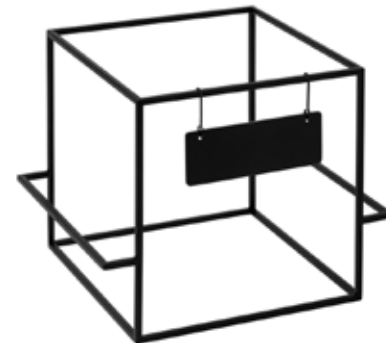

SkyRize Quad Riser Black Painted w/1 Hanging Sign, 1 EA
10.3×8.5×8.5 in
26.2×21.6×21.6 cm
Item # RBM700