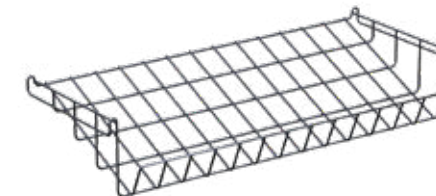

Modulite™ Wire Basket
33.7×14.4×6.6 in
86×37×17 cm
Item # MC-WS1