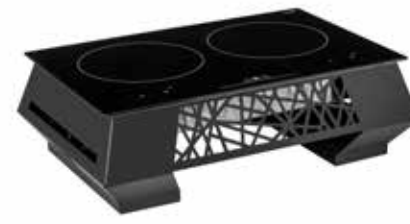

GEO Multi-Chef™ 7" Black Double Induction Kit with Touch-Top Controls
24×16×8 in
61×40.5×20.5 cm
Item # SK072