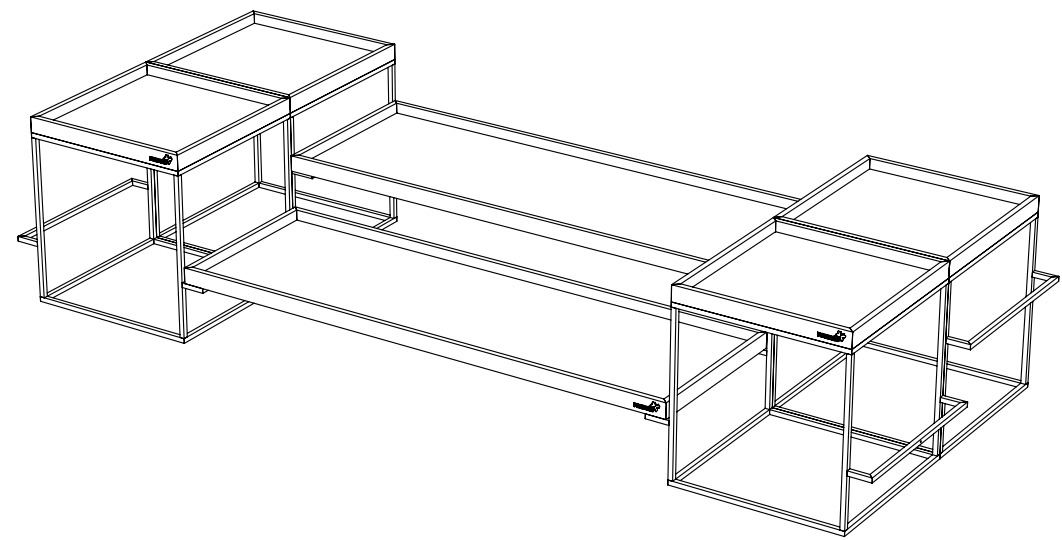

ENDLESS CONFIGURATIONS