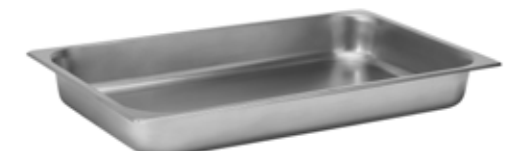

Multi-Chef™ Rectangular Full Size Steam Pan
9.51 QT/9 L
20.9×12.8×2.6 in
53.1×32.5×6.6 cm
Item # SMM015