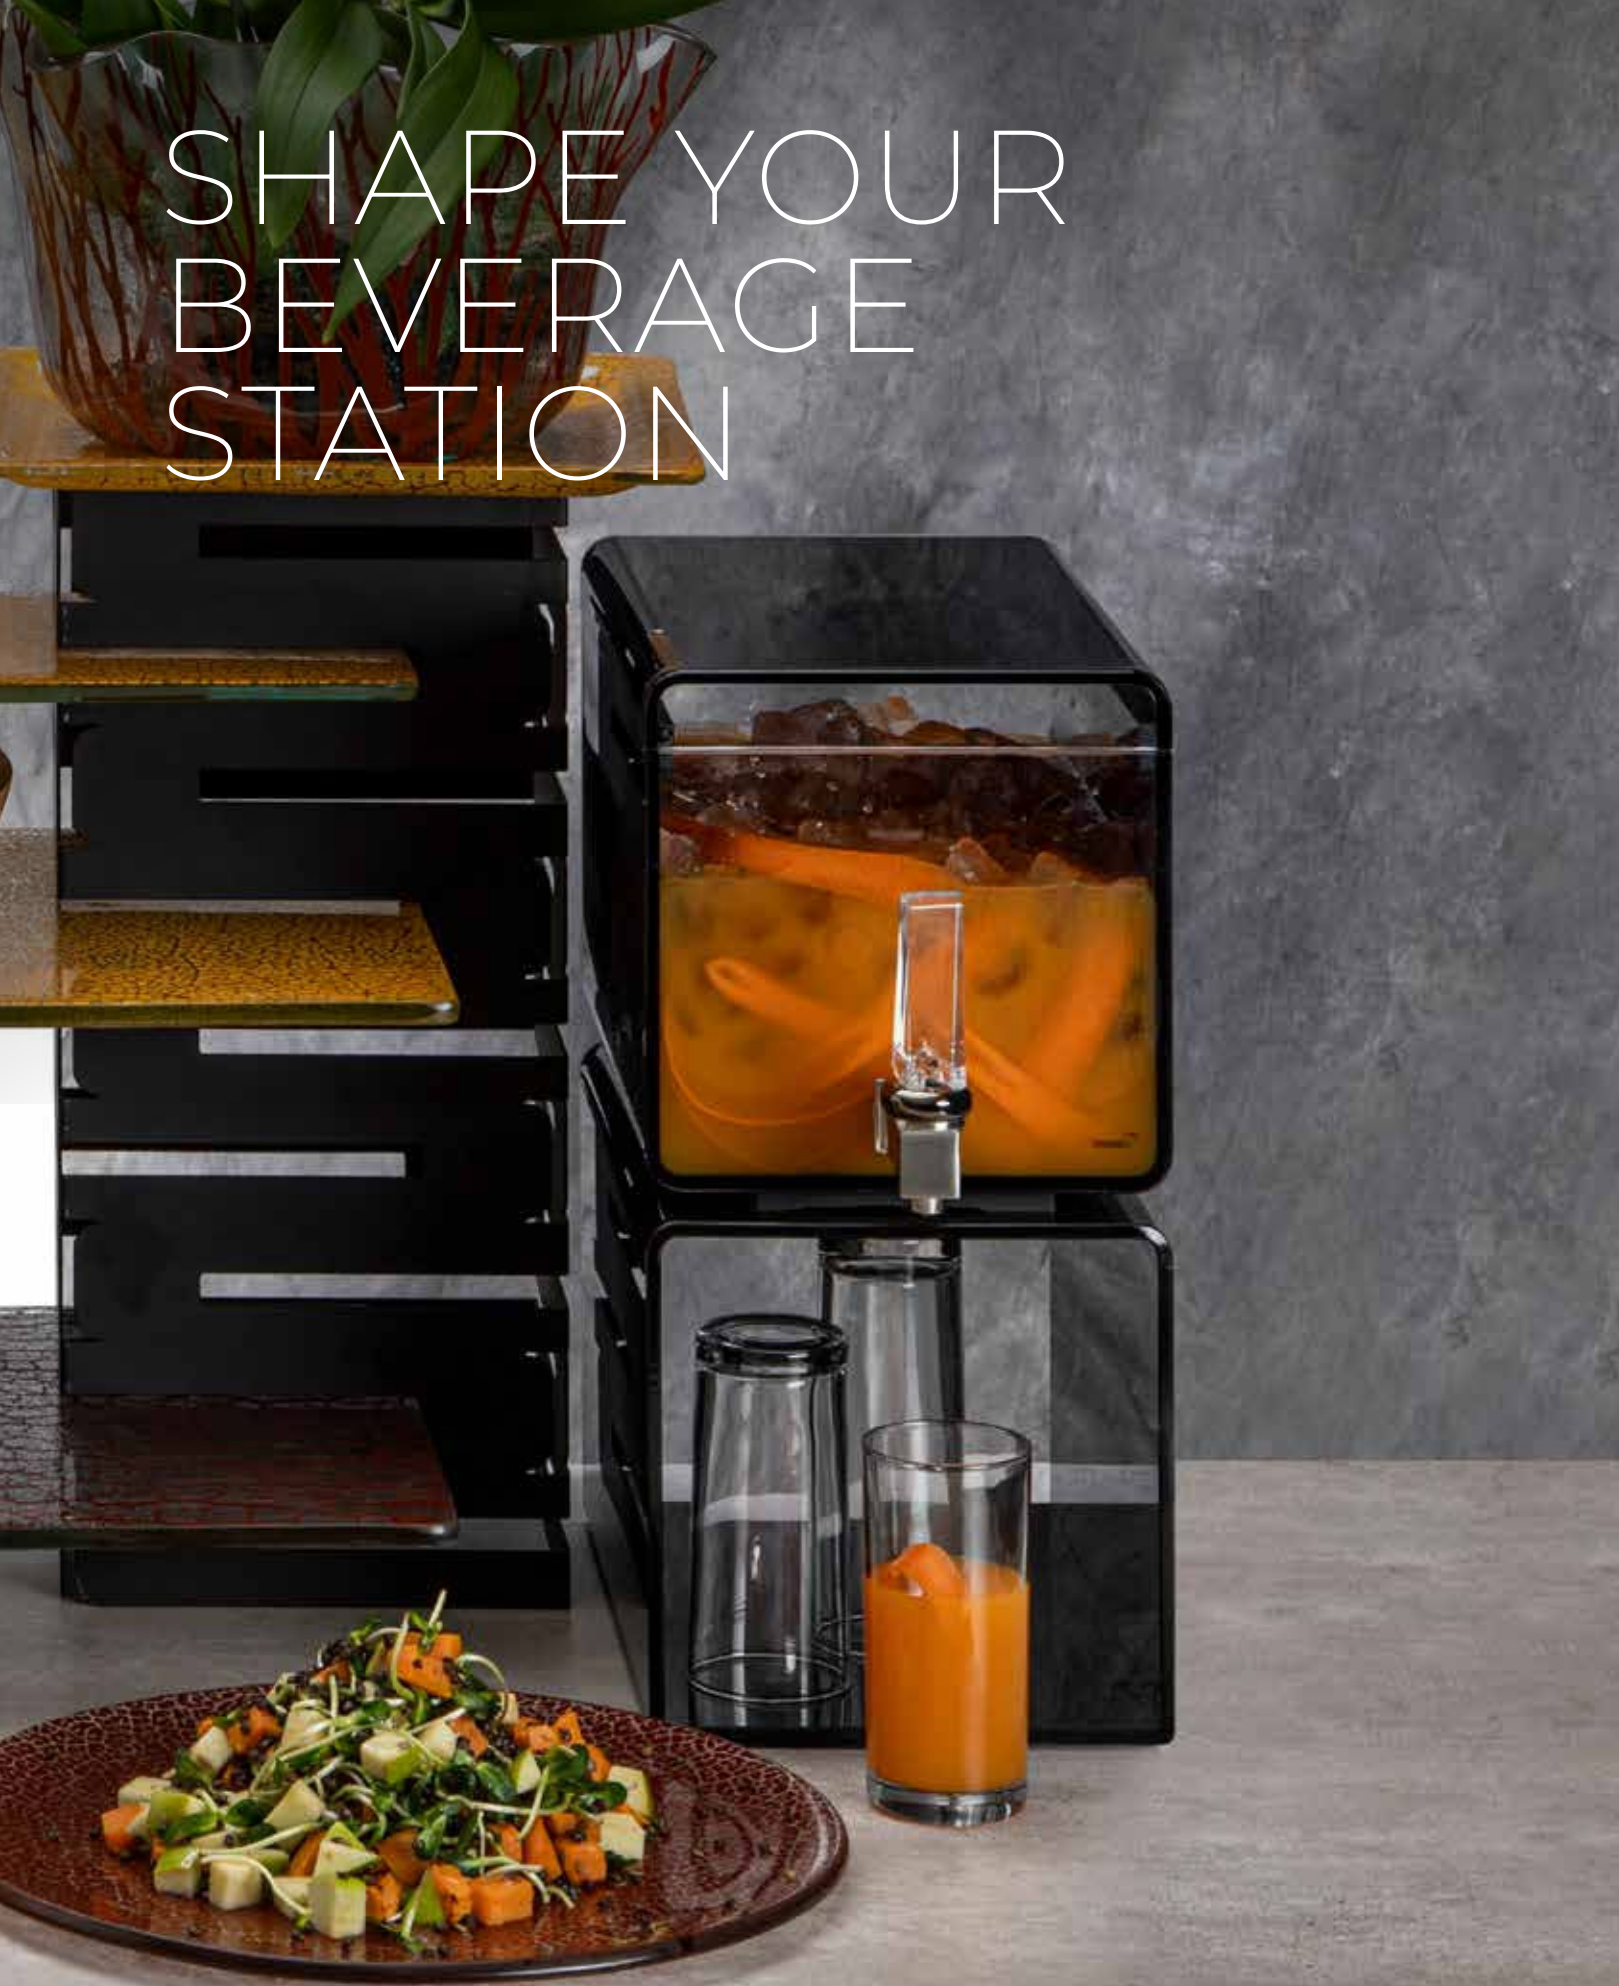

SHAPE YOUR BEVERAGE STATION

Lucid Prism White Acrylic Beverage Dispenser with Drip Tray
3 Gal / 11.4 L
13.25×13×225 in
33.5×33×56.51 cm
Item # LD184