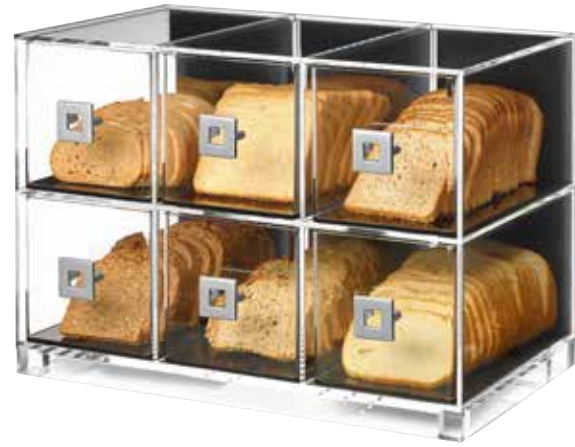

Six Drawer Acrylic Bakery Case
193×12.5×13.5 in
48.5×32×34 cm
Item # BD115