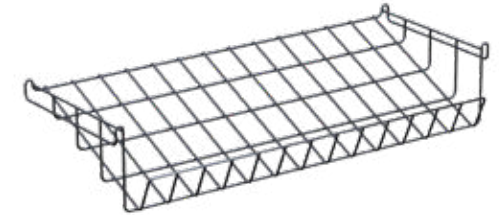

Modulite™ Kit E
Includes cart frame with wheels, 6 PRO-BULK containers (3.5 gallons each), wall bracket, catch tray, 1 black bamboo shelf, 1 wire basket
36×20×63 in
91.4×50.8×160 cm
Item # MC-PB62

Modulite™ Kit F
Includes cart frame with wheels, 3 black bamboo shelves, 1 wire basket, 1 chalkboard sign
36×20×61.5 in
91.4×50.8×156.2 cm
Item # MC-BASIC2

SUGGESTED CONFIGURATIONS

MODULITE™

MODULITE™ FLEXI CART

CREATE YOUR OWN CART

Modulite™ Serving Cart, Black and Bamboo Base and Handle
 45.3×20×37.6 in
 115.1×50.8×95.5 cm
 Item # MC-SERVBASE

Natura™ Double Medium Bamboo Tray
 19.4×13×3.5 in
 49×33×9 cm
 Item # BD135

Modulite™ Wire Basket
 33.7×14.4×6.6 in
 86×37×17 cm
 Item # MC-WS1

Modulite™ Bamboo Shelf
 33.5×13.5×1.3 in
 85.1×34.3×3.3 cm
 Item # MC-BS1

Modulite™ Bamboo Box
 16×13.7×6.6 in
 40.6×34.8×16.8 cm
 Item # MC-BB