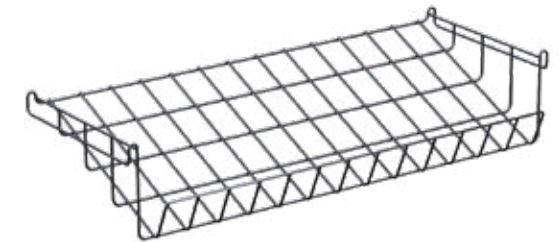

Modulite™ Wire Basket
33.7×14.4×6.6 in
85.6×36.6×17 cm
Item # MC-WS1