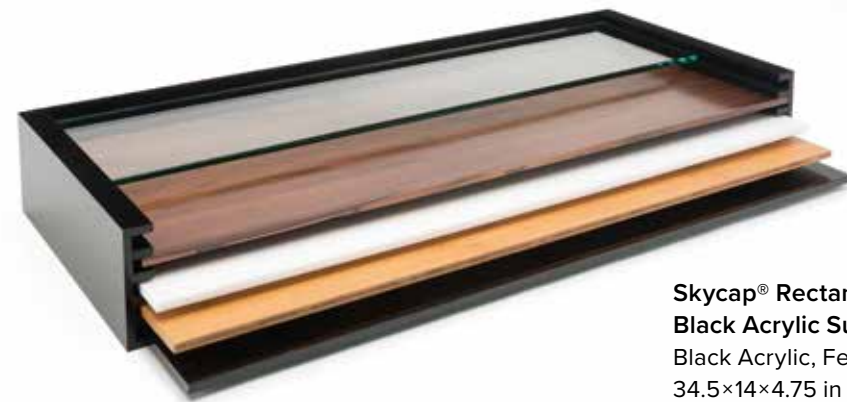

Skycap® Rectangle Black Acrylic Surface Case
Black Acrylic, Felt Lining
34.5×14×4.75 in
87.63×35.5×12 cm
Item # SMM003