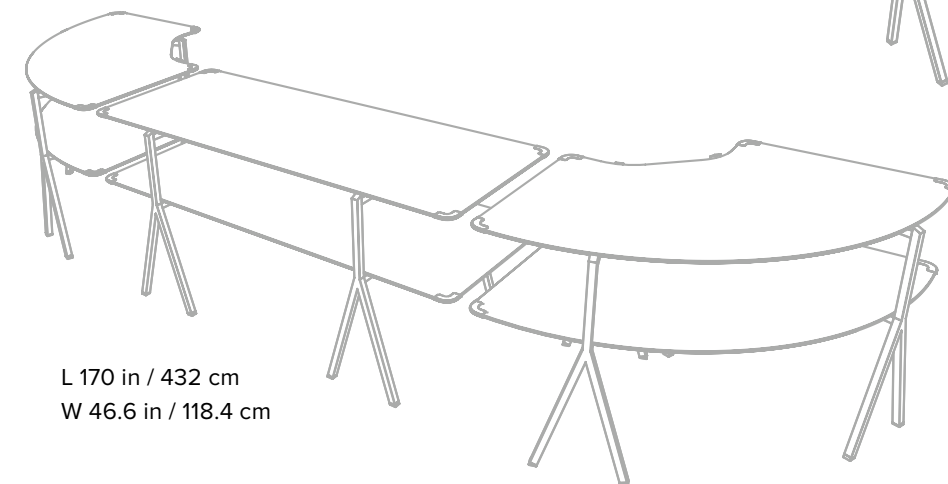

ACTION ... GO ...

ENDLESS CONFIGURATIONS

97.8 in / 246.6 cm

L 170 in / 432 cm
W 96.4 in / 245 cm

L 208.10 in / 528.5 cm
W 50.4 in / 128.2 cm

L 170 in / 432 cm
W 46.6 in / 118.4 cm

MODULITE™

Modular F+B shelving system