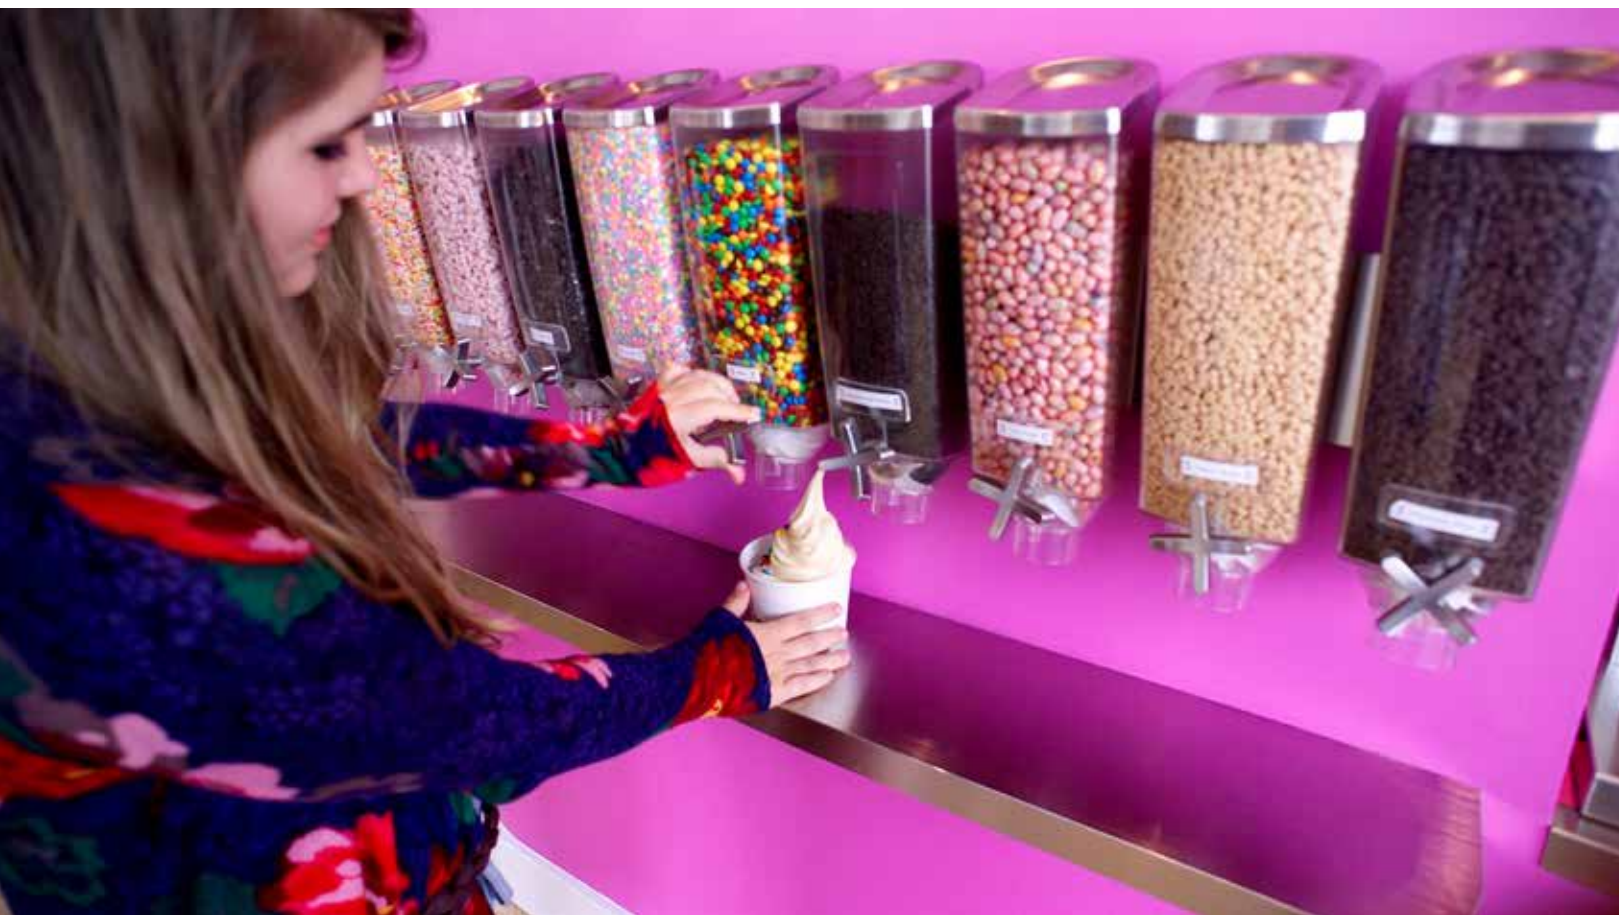

**3-Container Wide Stainless
Steel Wall Mount Catch Tray**
188×8×1.5 in
45.5×20.5×4 cm
Item # EZT017

**5-Container Wide Stainless
Steel Wall Mount Catch Tray**
29.13×8×1.5 in
74×20.5×4 cm
Item # EZT016