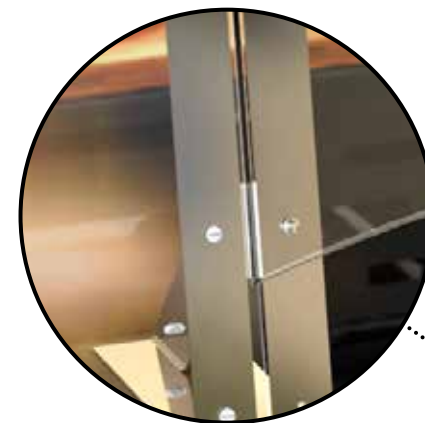

*Panels Connect Securely
with Magnets*