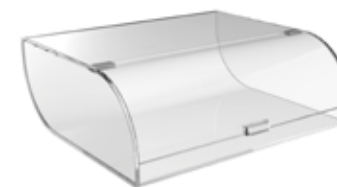

Single Tier Acrylic Bakery Case
15×12.75×5.25 in
38×32.4×13.5 cm
Item # BAKST2248