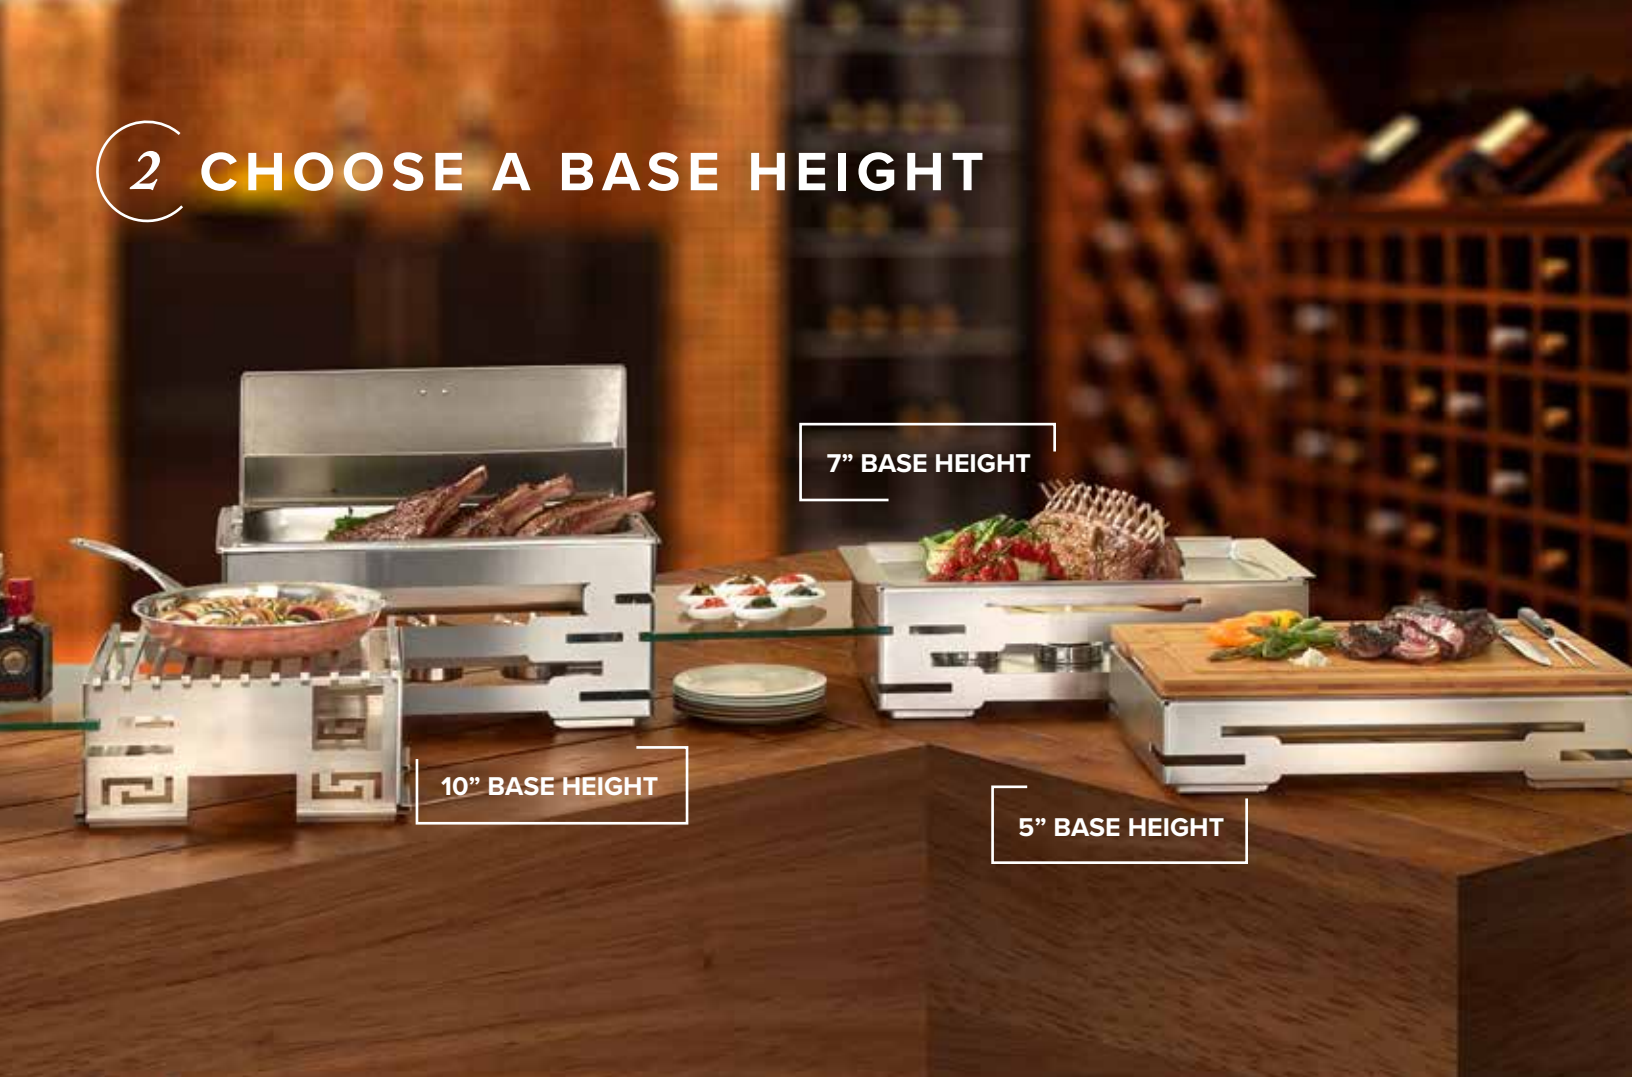

GEO Multi-Chef™

Modern display that is proudly made with high quality cold-rolled US Steel. Truly creates a one-of-a-kind buffet to surely impress your guests.

2 CHOOSE A BASE HEIGHT

7" BASE HEIGHT

10" BASE HEIGHT