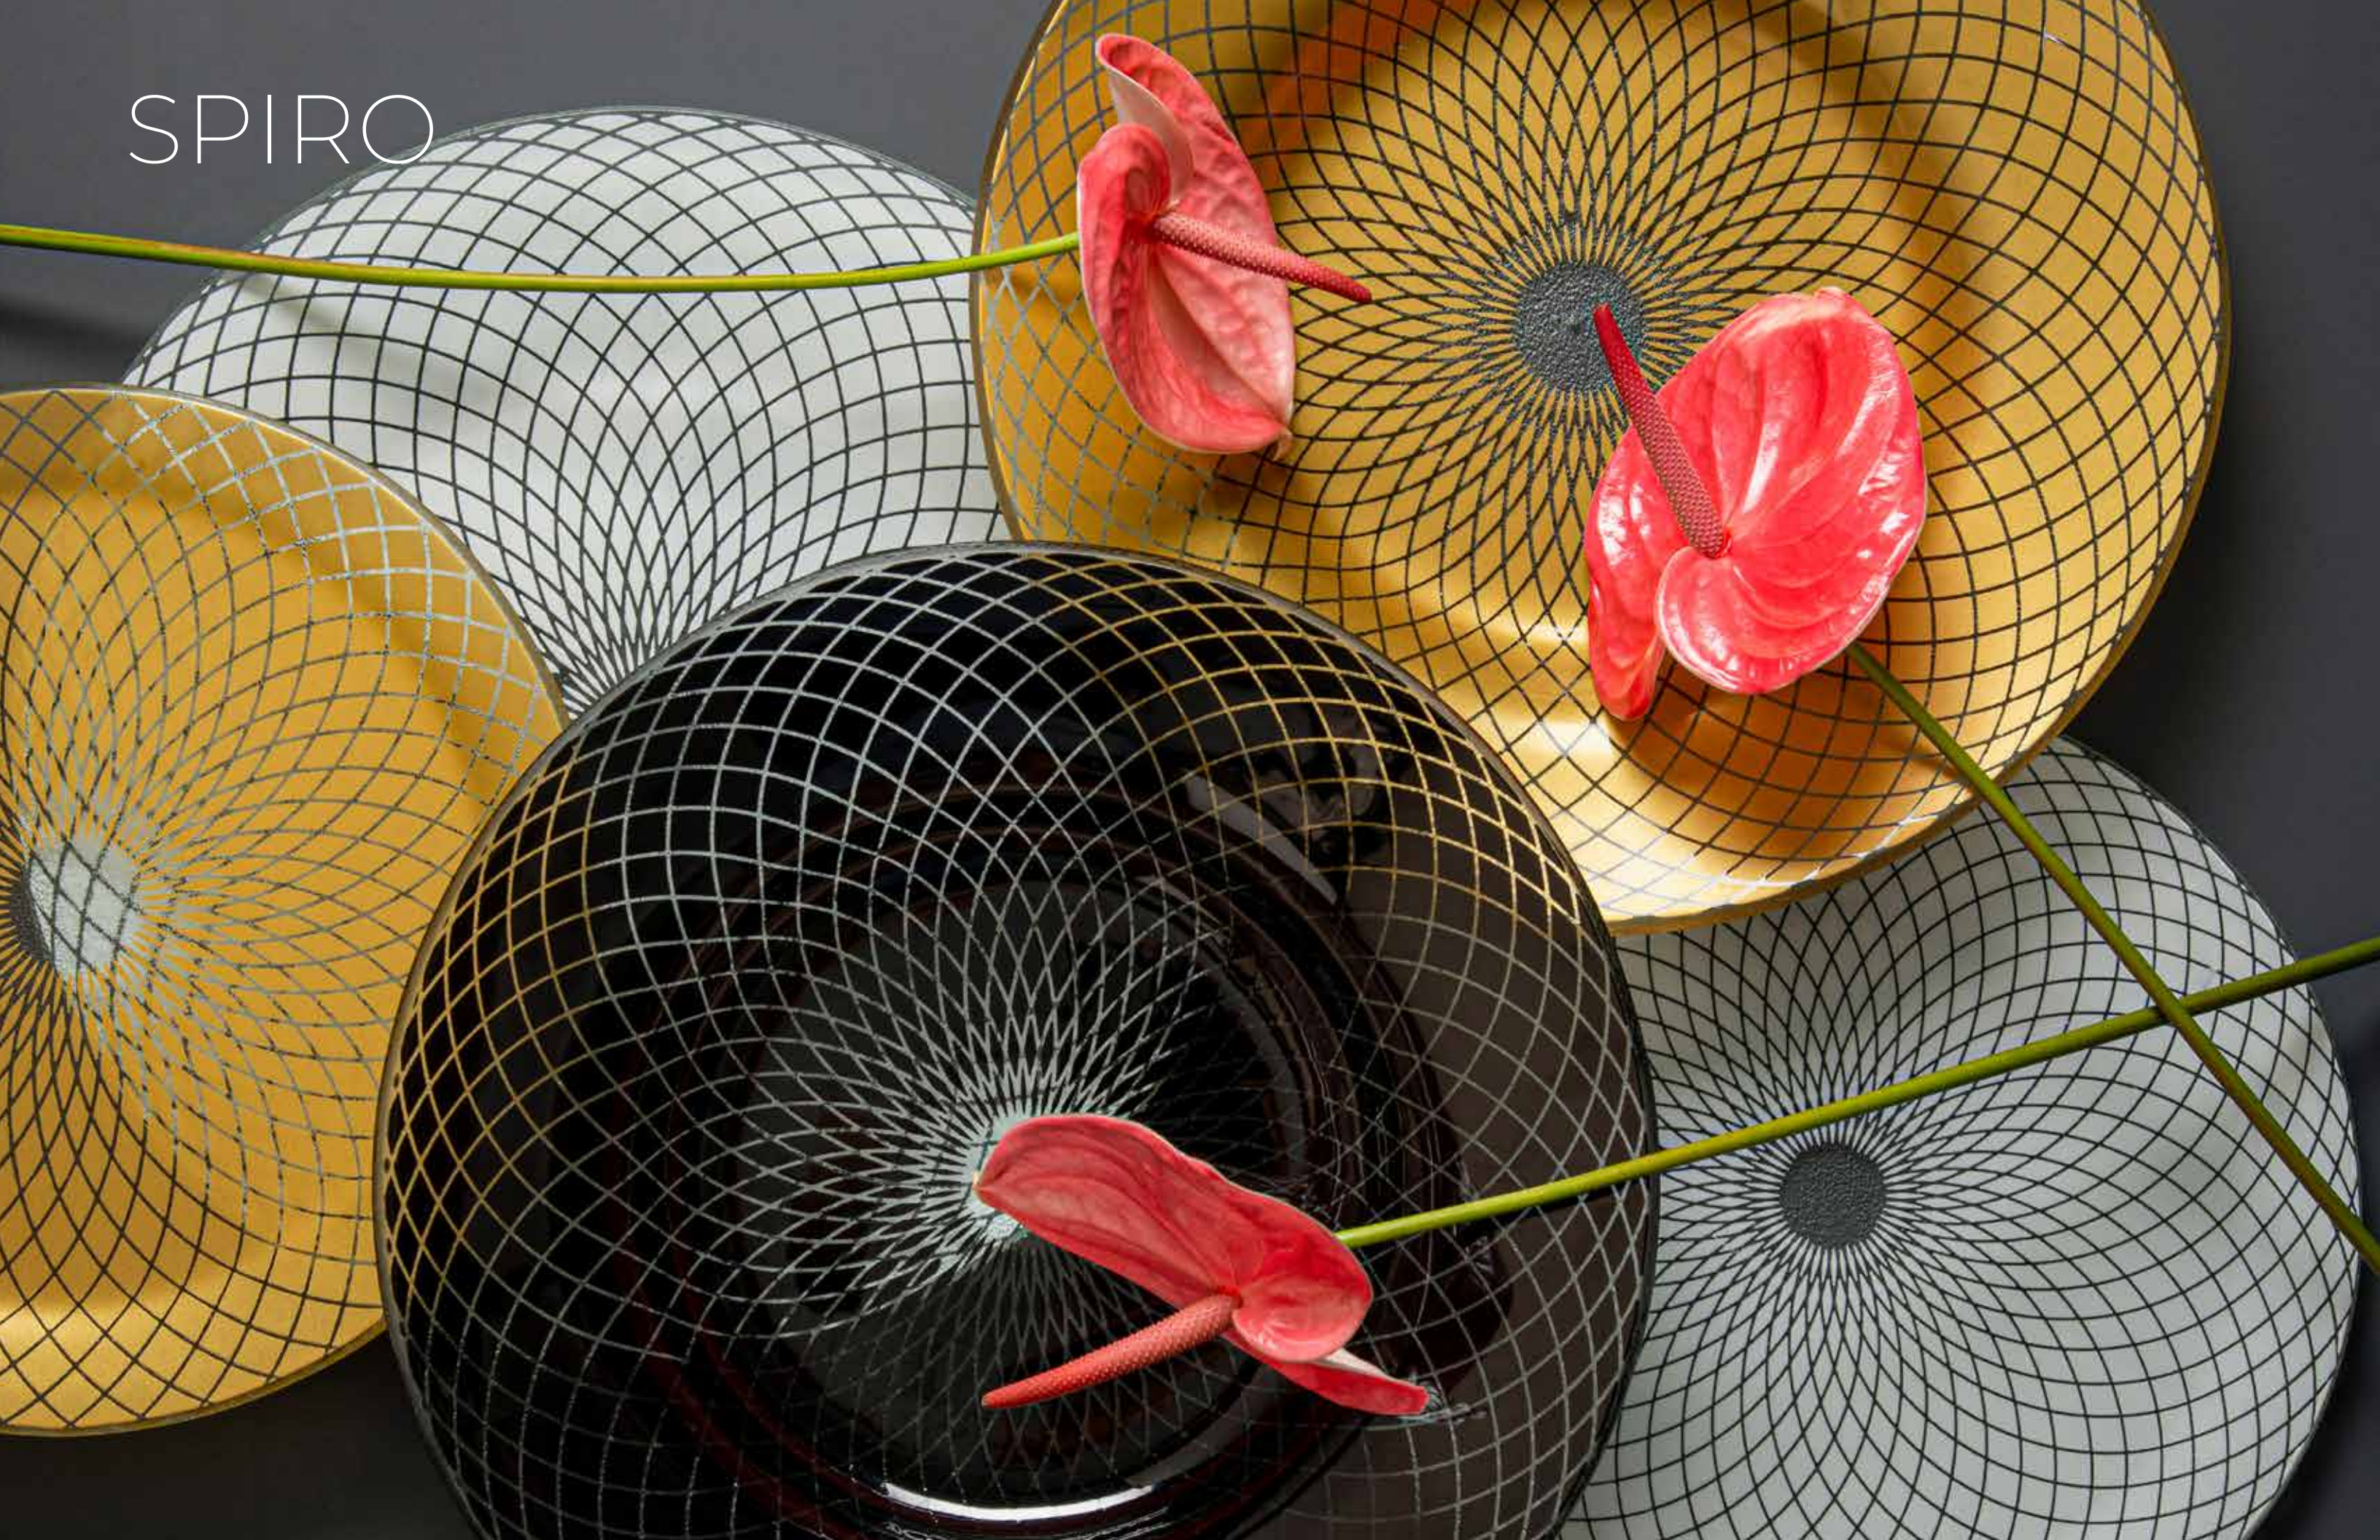

DANNY KALDERON

ABOUT KALDERON

Danny Kalderon has been working with the glass medium for over 25 years. His dedication to his craft and quality has earned him tremendous respect in both art and hospitality. His pieces have been canvases for culinary masters such as Grant Achatz of Alinea and Dominique Crenn of Atelier Crenn. Michelin star establishments and global hotel brands alike have trusted him for custom projects for decades. It is his unique blend of art and function that has made this the perfect partnership with Rosseto.

SPIRO

SPIRO

A bold geometric pattern that is the perfect platform for your signature dish. Striking at a glance, yet subtle enough to not overpower your plating. Available in two sizes of entrée plates and a wide rim bowl. Choose from gold, black, or white.