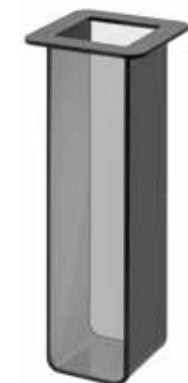

Removable Ice Chamber
5×5×13.75 in
12.7×12.7×35 cm
Item # LDF012 (Black)
Item # LDF013 (White)
Fits 3/5 Gal. Infusion Dispensers