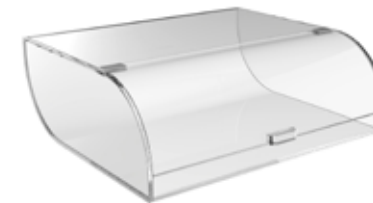

Single Tier Acrylic Bakery Case
15×12.8×5.3 in
38×33×14 cm
Item # BAKST2248