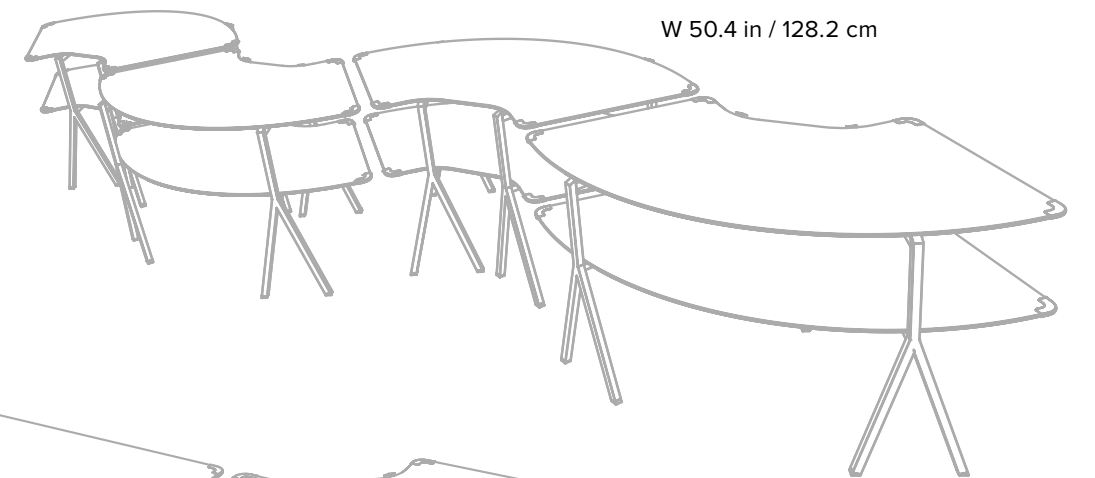

ACTION ... GO ...

ENDLESS CONFIGURATIONS

97.8 in / 246.6 cm

L 170 in / 432 cm
W 96.4 in / 245 cm

L 208.10 in / 528.5 cm
W 50.4 in / 128.2 cm

L 170 in / 432 cm
W 46.6 in / 118.4 cm

MODULITE™

Modular F+B shelving system