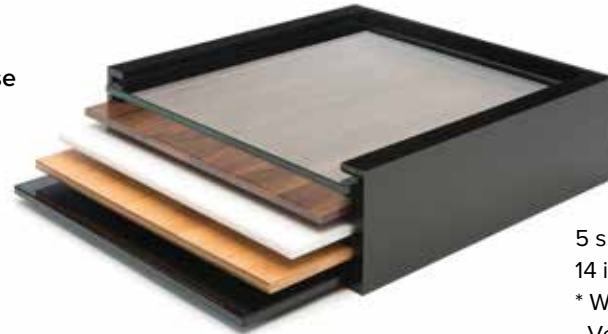

SURFACE CASES

Protection and organization for your surface collection.

No more scratched glass surfaces. The Skycap® surface holder is the perfect solution for safely holding and storing your surfaces. It can be used with either the Skycap® cart or independently on a shelf. It has 5 felt-lined slots to protect your surfaces.

- ✔ Designed to work with the Rosseto® Skycap® Cart
- ✔ Felt-lined shelves designed to protect your fragile surfaces
- ✔ Made from high quality black acrylic

Skycap® Square Black Acrylic Surface Case
Black Acrylic, Felt Lining
14.75×14×4.88 in
37.5×35.5×12.4 cm
Item #SMM004

5 shelves accommodate up to five 14 in (35.6 cm) square surfaces.
* Will not accommodate 14" square Ven Glass Platters or HPL Surfaces

5 shelves accommodate up to five 33.5 in (85.1 cm) rectangle surfaces.
* Will not accommodate SG037, SG038, Rectangle Ven Glass or HPL Surfaces