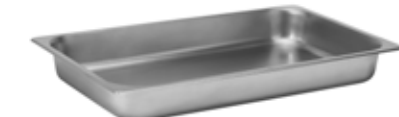

Multi-Chef™ Round Divided Steam Pan
4 QT/3.78 L (each side 2 QT/1.89 L)
13.8×2.3 in
35.1×5.8 cm
Item #SMM065

Multi-Chef™ Half Size Steam Pan
4.75 QT/4.5 L
12.3×10.5×2.5 in
31.2×26.7×6.4 cm
Item #SMM064