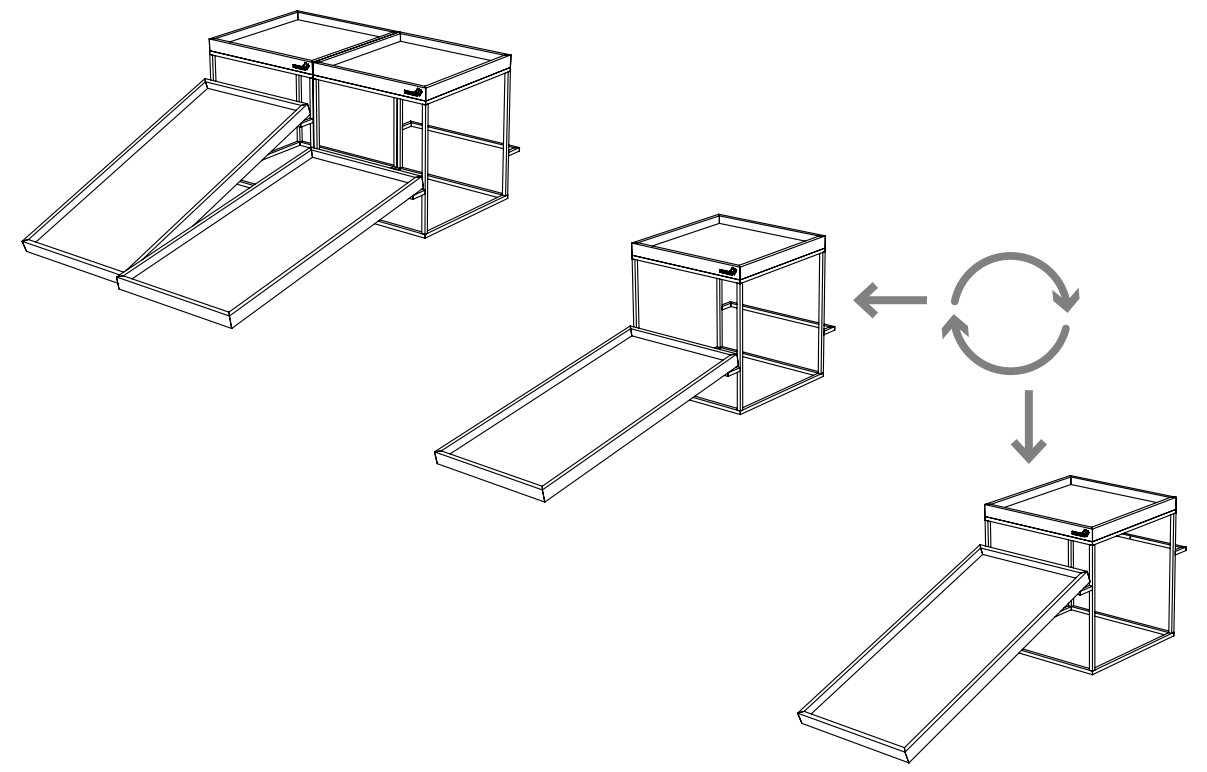

ENDLESS CONFIGURATIONS