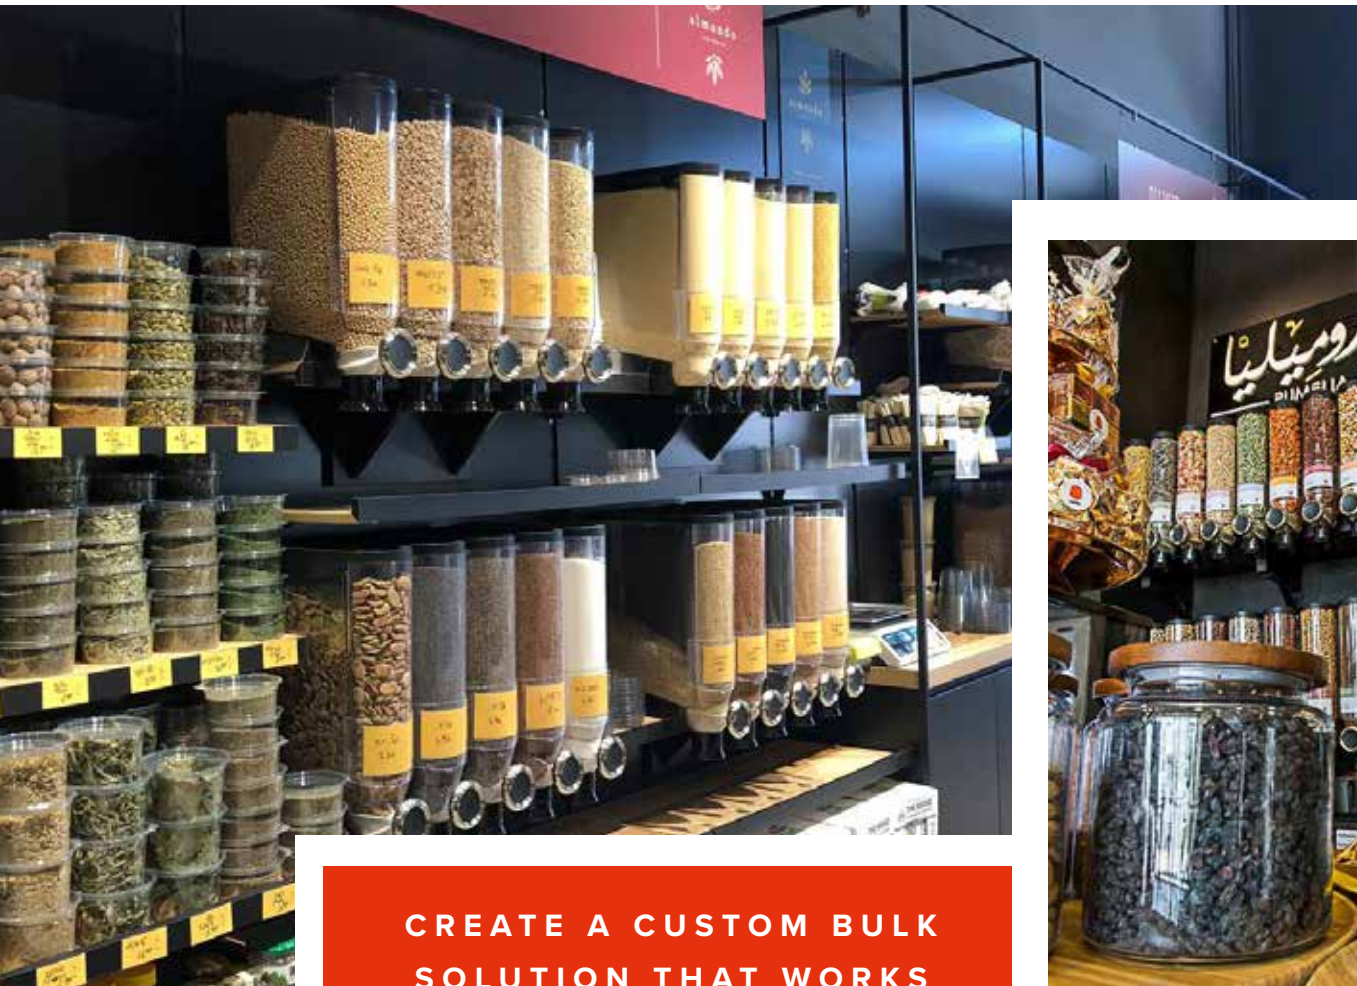

OUR PRODUCTS IN ACTION

Our customers are already making the BULKstore Gondola System their own. With all the versatility and opportunities to customize, you too can find a solution that is best for you and your business.