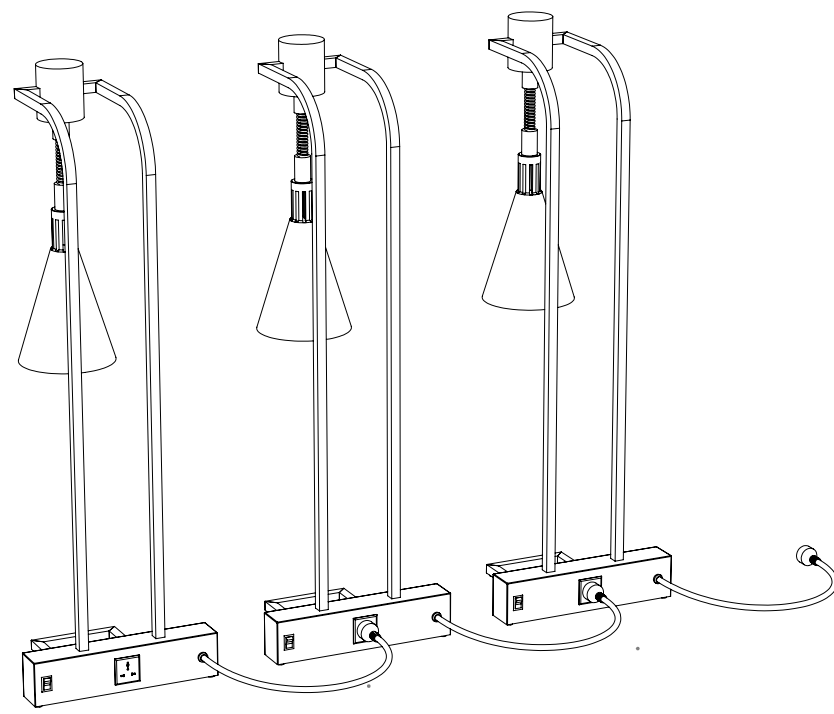

Adjustable Height Heat Lamp, Black Matte
11.75×11.75×36 in
30×30×92 cm
Item # HL027

Adjustable Height Heat Lamp, Stainless Steel
11.75×11.75×36 in
30×30×92 cm
Item # HL028

Daisy Chain 3 units into 1 outlet