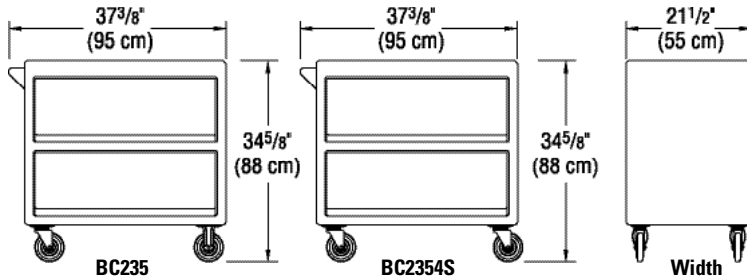

Approvals

Service Carts

Item No. _____

Specifier Identification No. _____

Model No. _____

Quantity _____

Open Sides

Models BC225, BC2254S
BC230, BC2304S
BC235, BC2354S

Specifications

Dimension Tolerance: +/- 1/4" (0,64 cm)

Code	Description	Load Capacity	Shelf Dimensions L x W x H	Exterior Dimensions L x W x H	Case lbs./cube Kg/m ³
BC225	Service Cart - Open Sides	350 lbs. (159 Kg.)	21 1/4" x 15 1/2" x 11 1/4" (56 x 39 x 29 cm)	27 3/4" x 16" x 32 3/4" (71 x 41 x 83 cm)	41 (9,20) 18 (0,26)
BC2254S	Service Cart - Open Sides	350 lbs. (159 Kg.)	21 1/4" x 15 1/2" x 11 1/4" (56 x 39 x 29 cm)	27 3/4" x 16" x 32 3/4" (71 x 41 x 83 cm)	43 (9,20) 18 (0,26)
BC230	Service Cart - Open Sides	500 lbs. (363 Kg.)	27" x 19 1/2" x 11 1/4" (69 x 49,5 x 29 cm)	33 3/8" x 20" x 34 5/8" (85 x 51 x 88 cm)	62 (15,13) 26 (0,42)
BC2304S	Service Cart - Open Sides	500 lbs. (363 Kg.)	27" x 19 1/2" x 11 1/4" (69 x 49,5 x 29 cm)	33 3/8" x 20" x 34 5/8" (85 x 51 x 88 cm)	61 (15,13) 26 (0,42)
BC235	Service Cart - Open Sides	500 lbs. (363 Kg.)	31 1/2" x 20 3/8" x 11 3/8" (79 x 52 x 29 cm)	37 3/8" x 21 1/2" x 34 3/8" (79 x 52 x 29 cm)	69 (17,85) 29,5 (0,5)
BC2354S	Service Cart - Open Sides	500 lbs. (363 Kg.)	31 1/2" x 20 3/8" x 11 3/8" (79 x 52 x 29 cm)	37 3/8" x 21 1/2" x 34 3/8" (95 x 55 x 88 cm)	68 (17,85) 29,5 (0,5)