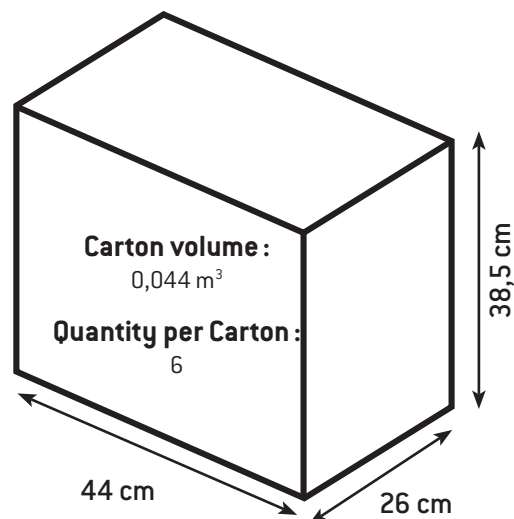

CARTON
SPECIFICATIONS

Product code :

AT-0222-DGRY

EAN code :

4897020620624

Material :

Galvanised steel (epoxy)

Colour :

Dark Grey/Grey

Capacity :

3 L

Product net weight :

3,54 kg

Product dimensions :

[L] 19,1 x [W] 6,4 x [H] 35,5 cm