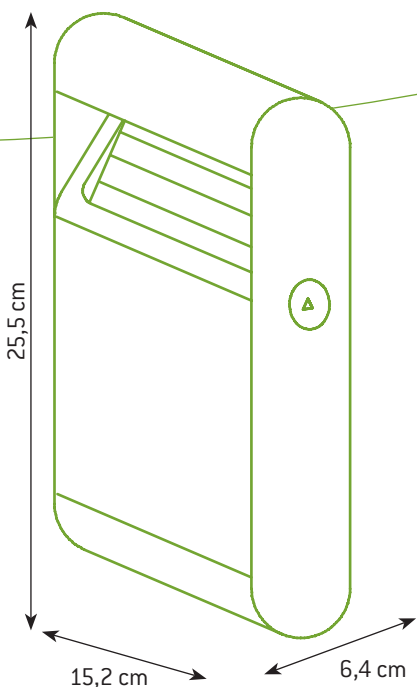

Fast and easy to empty : Just open the front cover and remove the inside liner

Easy wall mounting thanks to the mounting kit included

Secure key locking system

Rain water drain

Technical Sheet AT-0202

RECTANGULAR WALL-MOUNTED ASHTRAY

Dark Grey/Grey

Capacity :

1.5 L

Product net weight :

2,13 kg/unit

Product dimensions :

[L] 15,2 x [W] 6,4 x [H] 25,5 cm

CARTON SPECIFICATIONS

[L] 19,1 x [W] 6,4 x [H] 35,5 cm