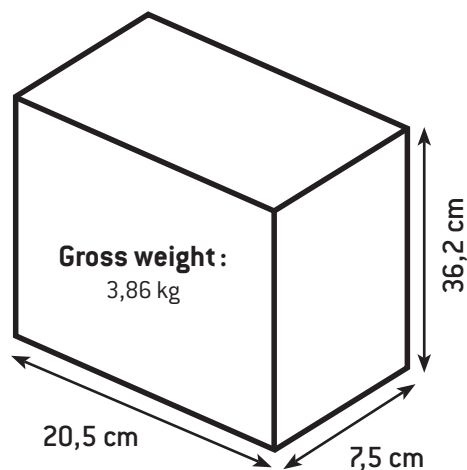

GIFT BOX
SPECIFICATIONS