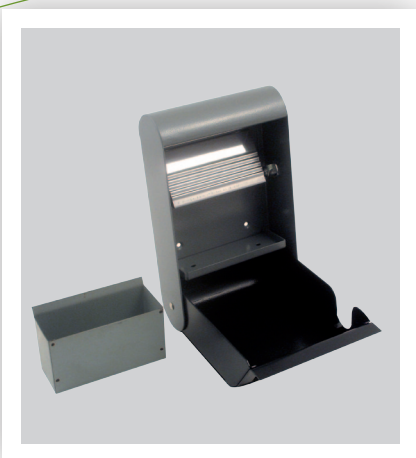

Sell Sheet AT-0202

RECTANGULAR WALL-MOUNTED ASHTRAY

AT-0202-DGRY

Very robust, elegant wall-mounted ashtray suitable for all environments.

Designed for outdoor use:
galvanised for better resistance
to rust and corrosion, protected against UV and rain,
smooth surfaces for easy maintenance

Fast and easy to empty : Just open the front cover and remove the inside liner

Easy wall mounting thanks to the mounting kit included

Secure key locking system

Rain water drain

Technical Sheet AT-0202

RECTANGULAR WALL-MOUNTED ASHTRAY

Sell Sheet
AT-0222

RECTANGULAR WALL-MOUNTED ASHTRAY

Very robust, elegant wall-mounted ashtray suitable for all environments.

Designed for outdoor use:
galvanised for better resistance
to rust and corrosion, protected against UV and rain,
smooth surfaces for easy maintenance

AT-0222-DGRY

Fast and easy to empty : Just open the front cover and remove the inside liner

Easy wall mounting thanks to the mounting kit included

Secure key locking system

Rain water drain

Technical Sheet
AT-0222