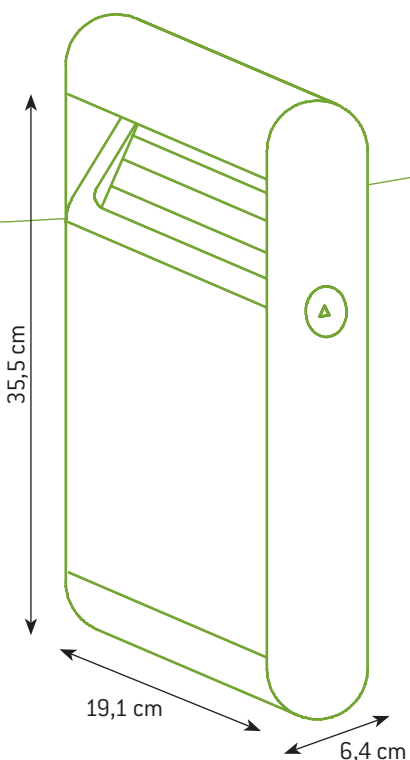

Technical Sheet
AT-0222

**RECTANGULAR WALL-MOUNTED
ASHTRAY**