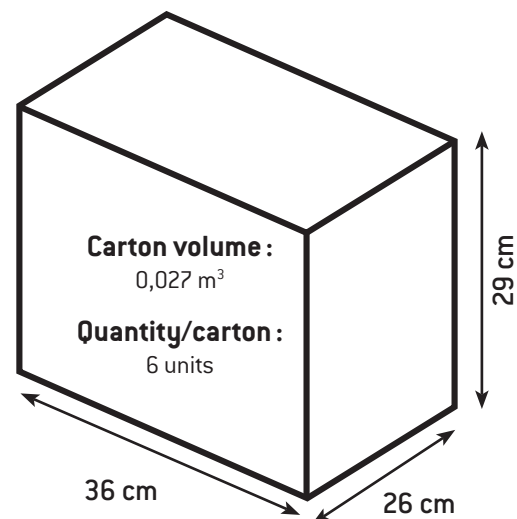

Dark Grey/Grey

Capacity :

1.5 L

Product net weight :

2,13 kg/unit

Product dimensions :

[L] 15,2 x [W] 6,4 x [H] 25,5 cm

CARTON SPECIFICATIONS

[L] 19,1 x [W] 6,4 x [H] 35,5 cm