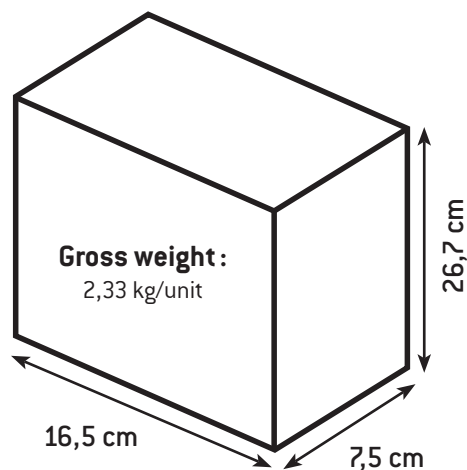

Dark Grey/Grey

Capacity :

1.5 L

Product net weight :

2,13 kg/unit

Product dimensions :

[L] 15,2 x [W] 6,4 x [H] 25,5 cm

CARTON SPECIFICATIONS

[L] 19,1 x [W] 6,4 x [H] 35,5 cm