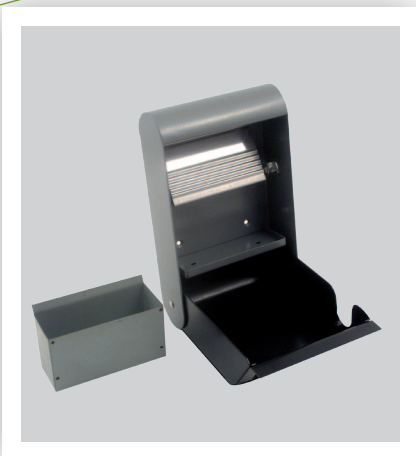

Sell Sheet AT-0202

RECTANGULAR WALL-MOUNTED ASHTRAY

AT-0202-DGRY

Very robust, elegant wall-mounted ashtray suitable for all environments.

Designed for outdoor use:
galvanised for better resistance
to rust and corrosion, protected against UV and rain,
smooth surfaces for easy maintenance

Fast and easy to empty : Just open the front cover and remove the inside liner

Easy wall mounting thanks to the mounting kit included

Secure key locking system

Rain water drain

Technical Sheet AT-0202

RECTANGULAR WALL-MOUNTED ASHTRAY

Dark Grey/Grey

Capacity :

1.5 L

Product net weight :

2,13 kg/unit

Product dimensions :

[L] 15,2 x [W] 6,4 x [H] 25,5 cm

CARTON SPECIFICATIONS

Sell Sheet
AT-0222

RECTANGULAR WALL-MOUNTED ASHTRAY

Very robust, elegant wall-mounted ashtray suitable for all environments.

Designed for outdoor use:
galvanised for better resistance
to rust and corrosion, protected against UV and rain,
smooth surfaces for easy maintenance